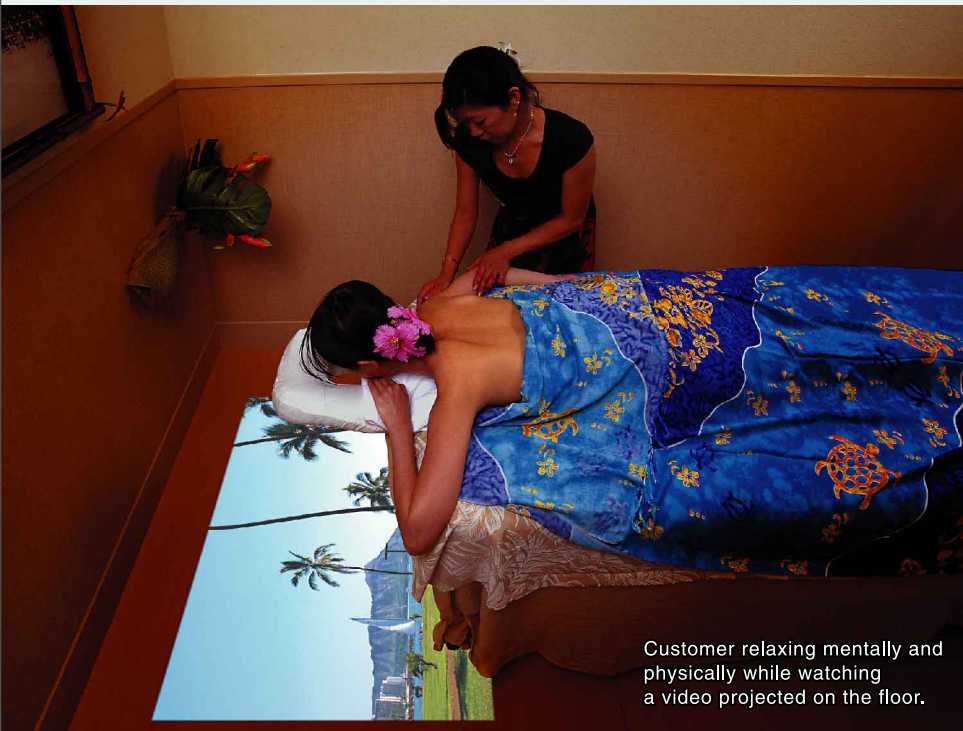

## Maha-Lani

Japan

Store

Customer relaxing mentally and physically while watching a video projected on the floor.

A CP-A100 installed under a massage table. The table has been modified so that a patient lying face down can see the image on the floor.

For that purpose, music alone was not enough; a more Hawaiian atmosphere had to be created using video. The goal is to create an environment in which customers can relax both mentally and physically as they watch videos while receiving their treatment.

The salon intended to show videos using a projector, but encountered several problems along the way.

The space where the patients receive treatment is not large enough to be used for video with a normal projector, and patients were often lying facedown, so videos had to be projected on the floor instead of on a wall.

### ■ Benefits of the introduction

The projection distance of the CP-A100 is a mere 63cm/25 inches (including the projector) onto a large 80-inch screen. Thanks to this short distance, it can project onto the floor if it is installed vertically. So the CP-A100 was placed under the massage table and directed towards the floor. Customers can view the video on the floor, even when they are lying facedown, permitting them to visually enjoy the atmosphere of Hawaii. With this efficient and space-saving installation, images can be projected without disrupting the atmosphere of the room.