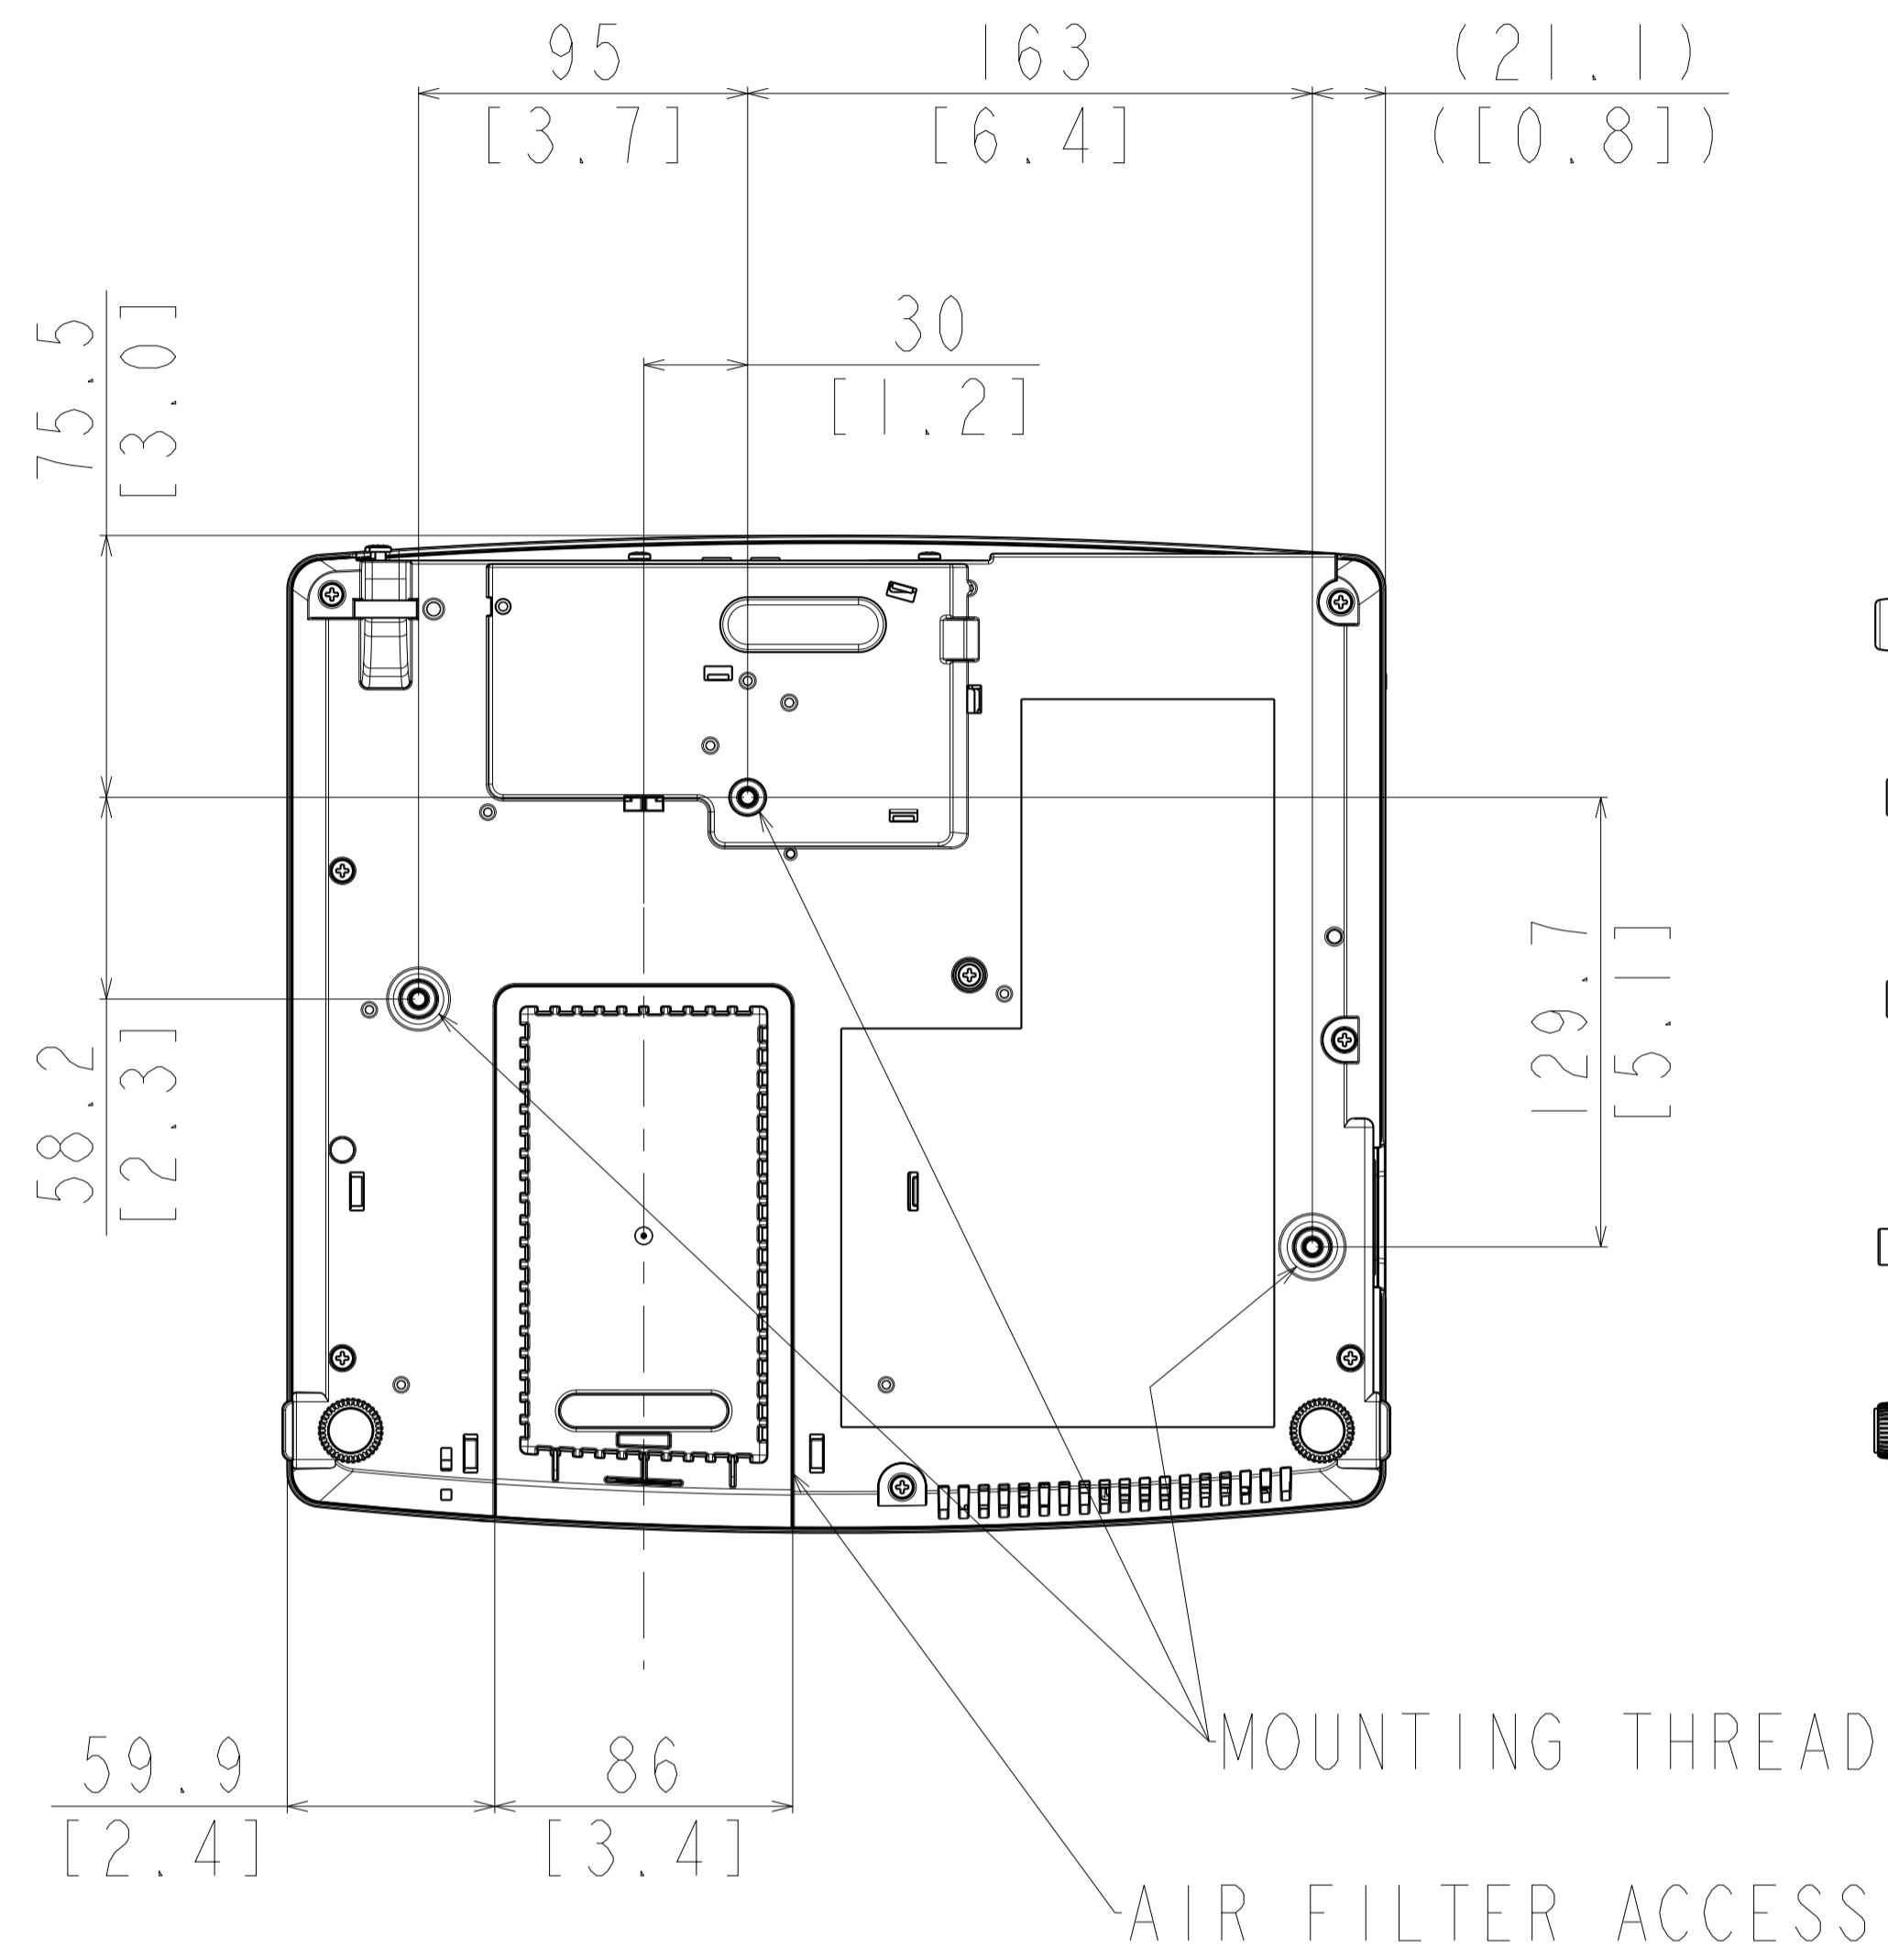

HITACHI
 CP-X2015WN/X2515WN/X3015WN/4015WN/WX2515WN/WX3015WN
 SERIES
 [UNIT: mm]

A-A (5:1)
 3 THREADS DETAILS