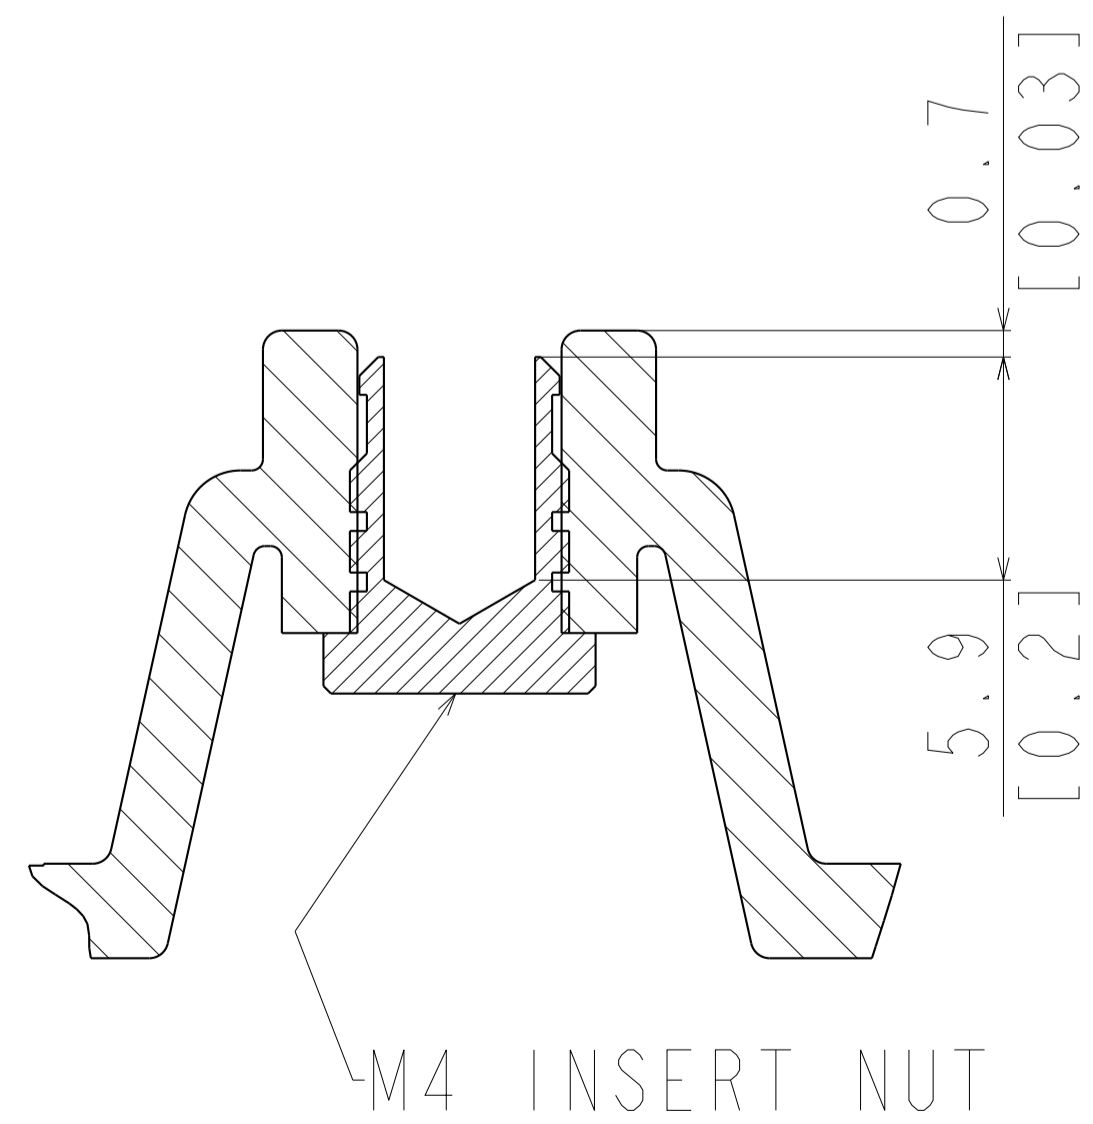

HITACHI
 CP-X2015WN/X2515WN/X3015WN/4015WN/WX2515WN/WX3015WN
 SERIES
 [UNIT: mm]

A-A (5:1)
 3 THREADS DETAILS