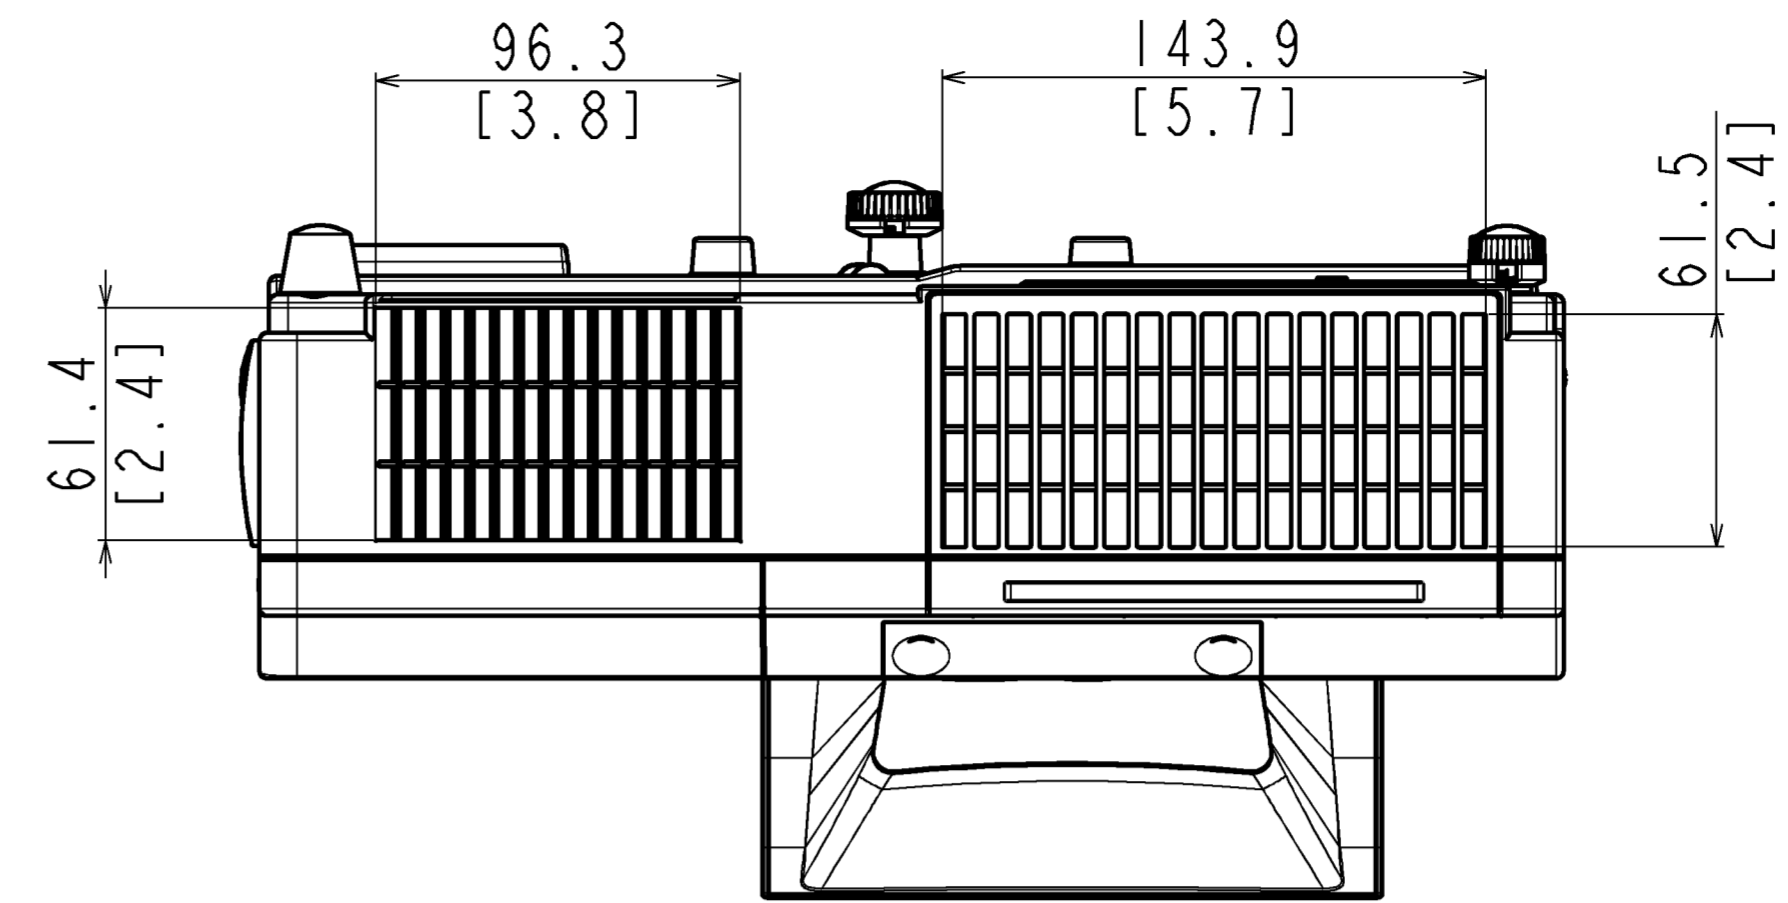

HITACHI CP-AW3019 SERIES

UNIT: mm [inch]

A-A
5:1