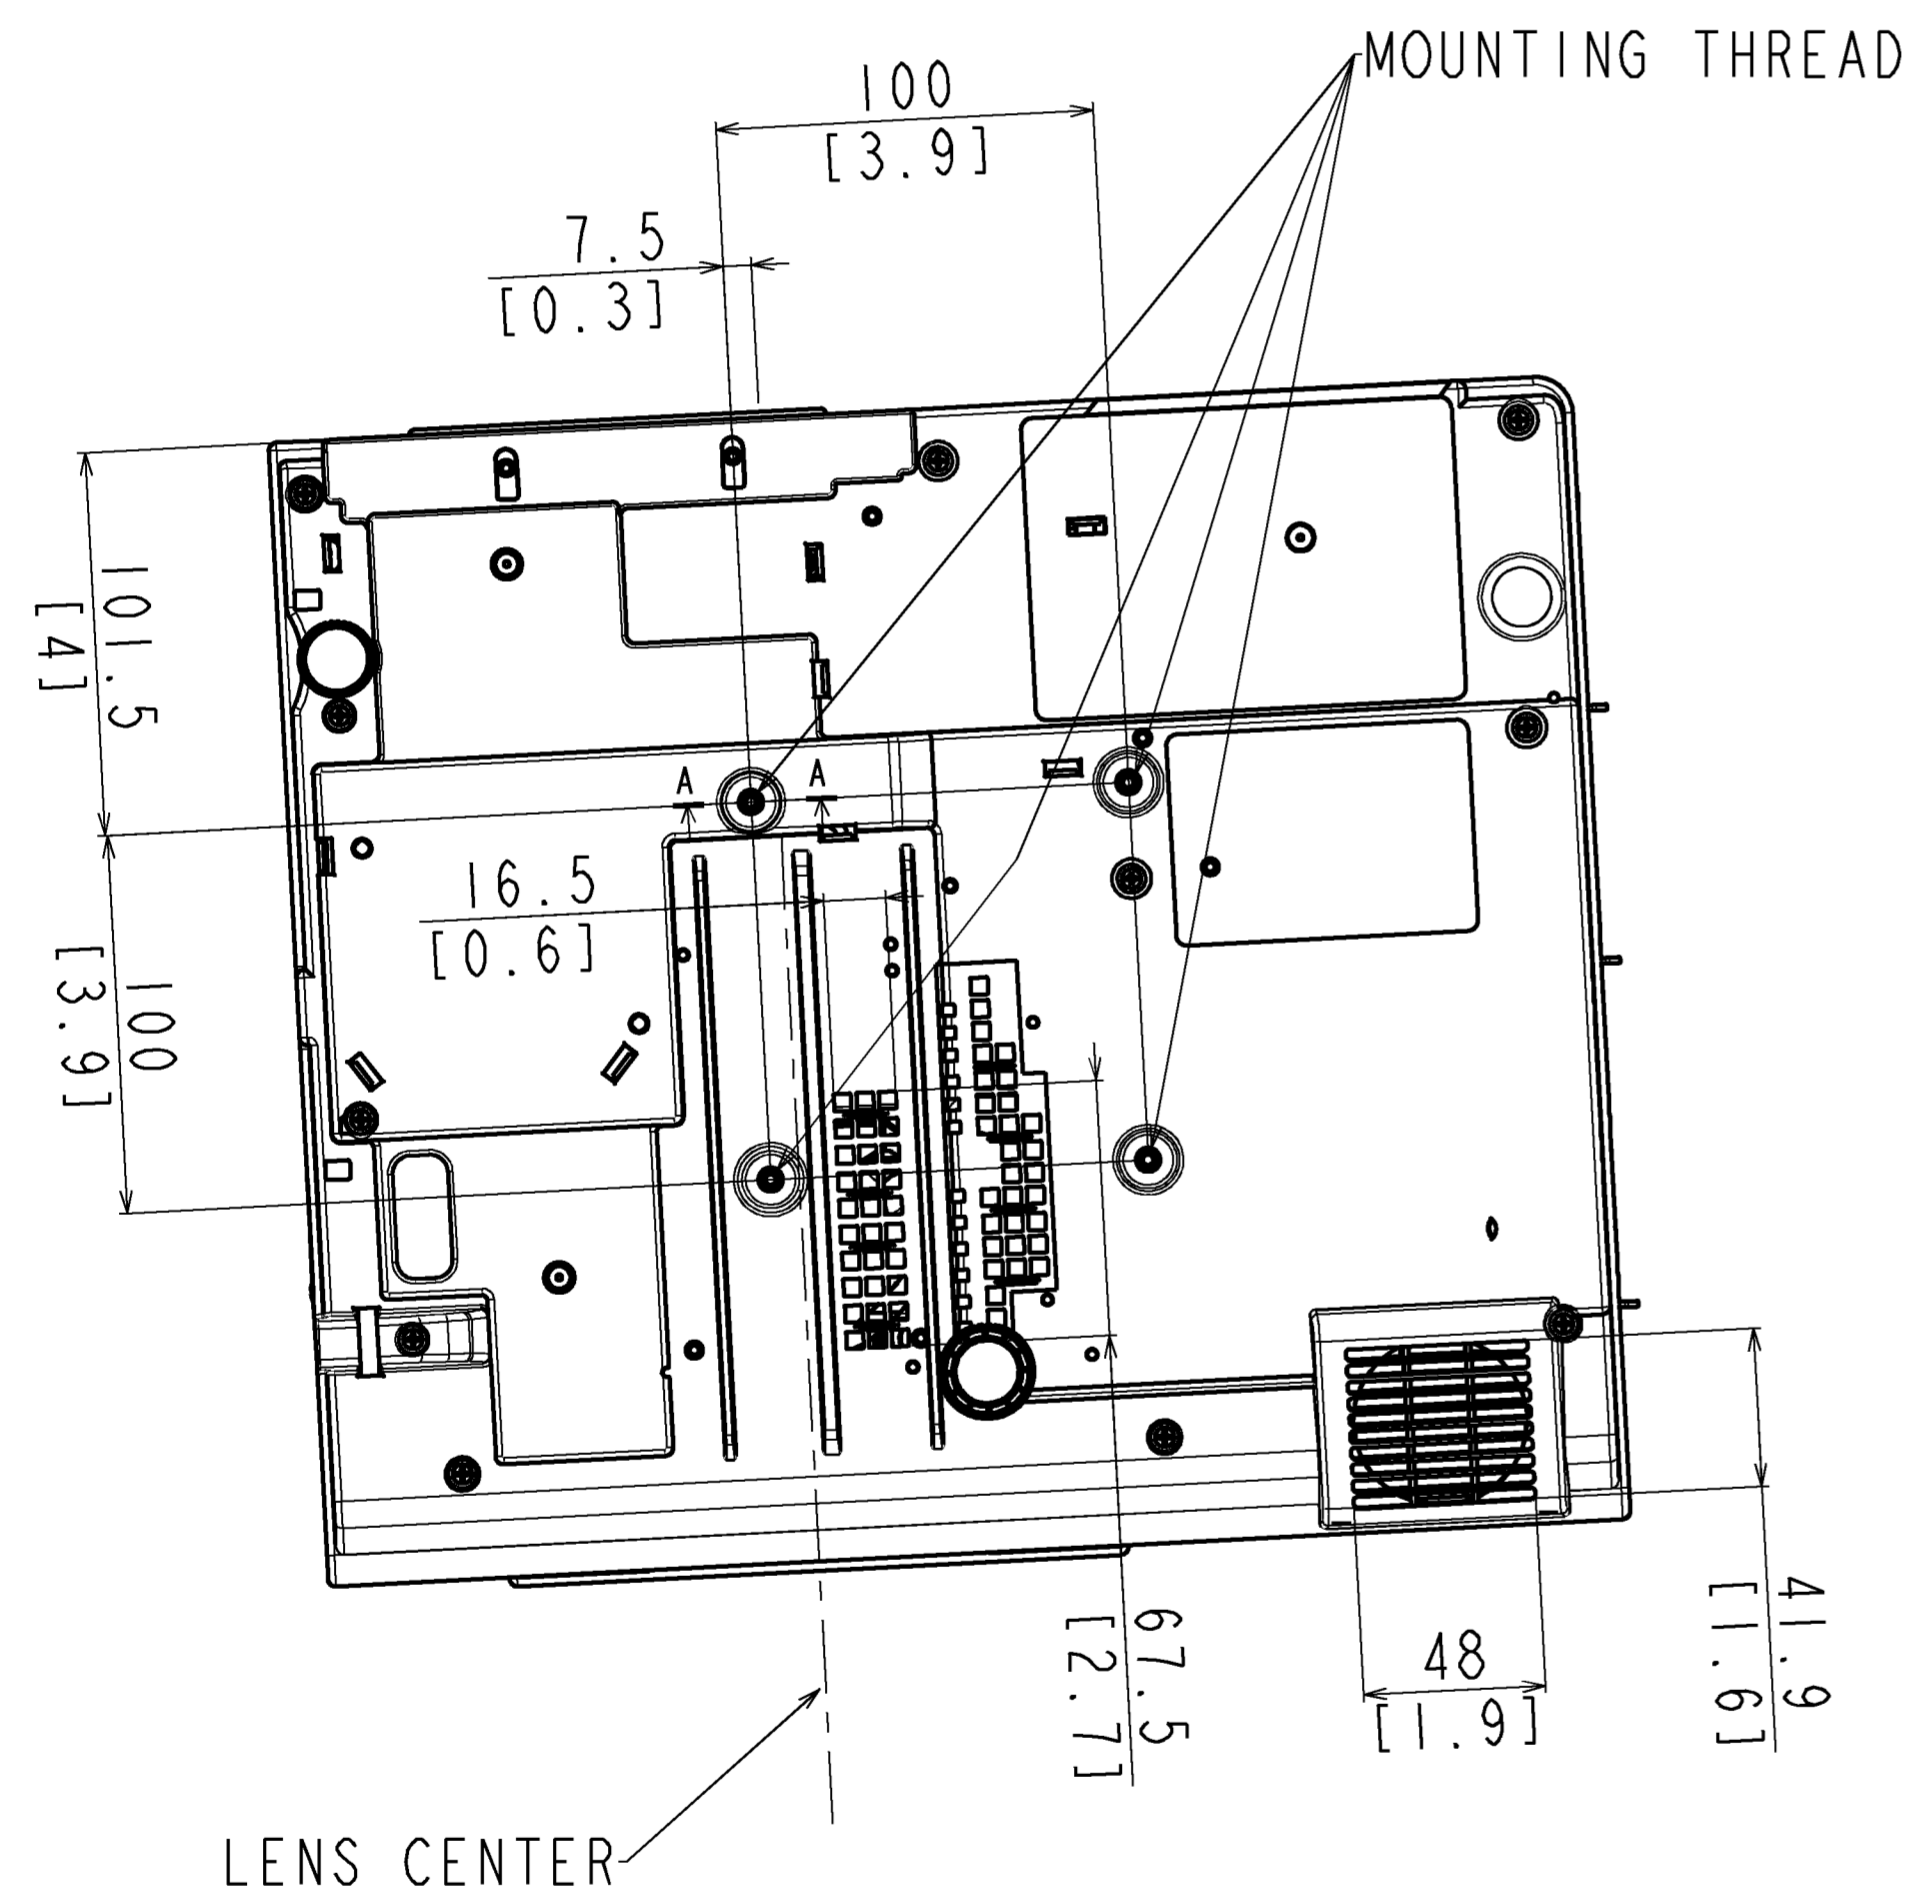

HITACHI CP-AW3019 SERIES

UNIT: mm [inch]

A-A
5:1