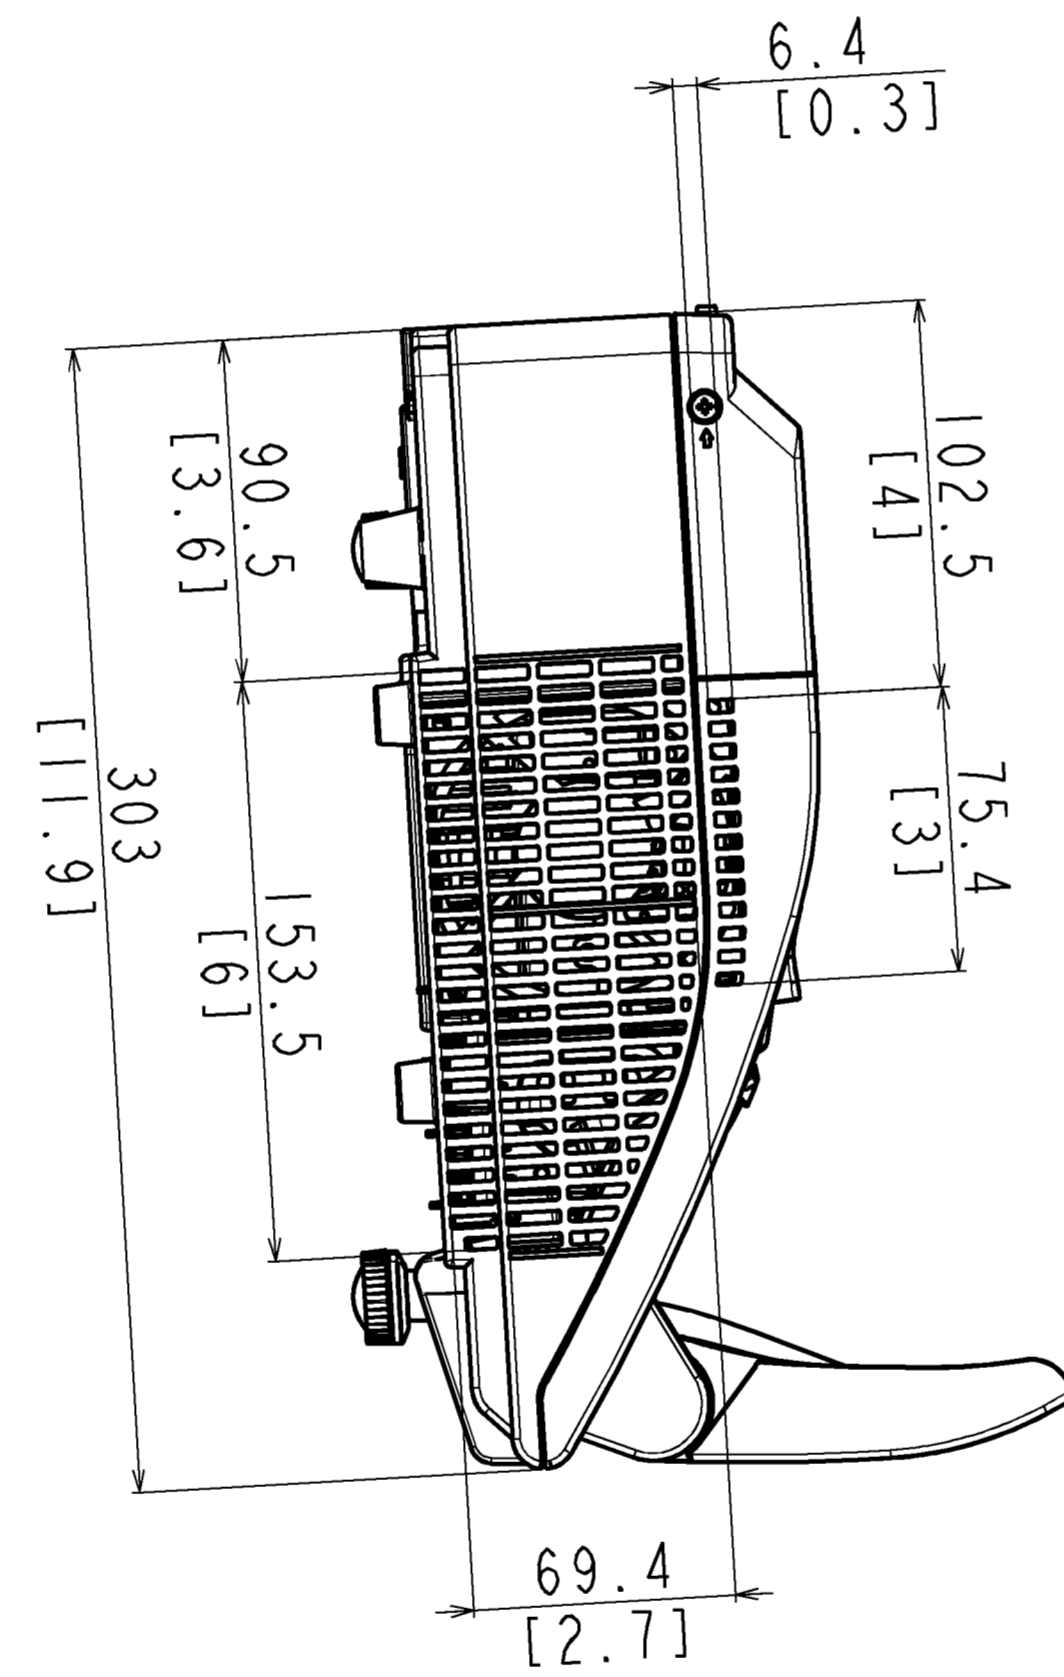

HITACHI CP-AW3019 SERIES

UNIT: mm [inch]

A-A
5:1