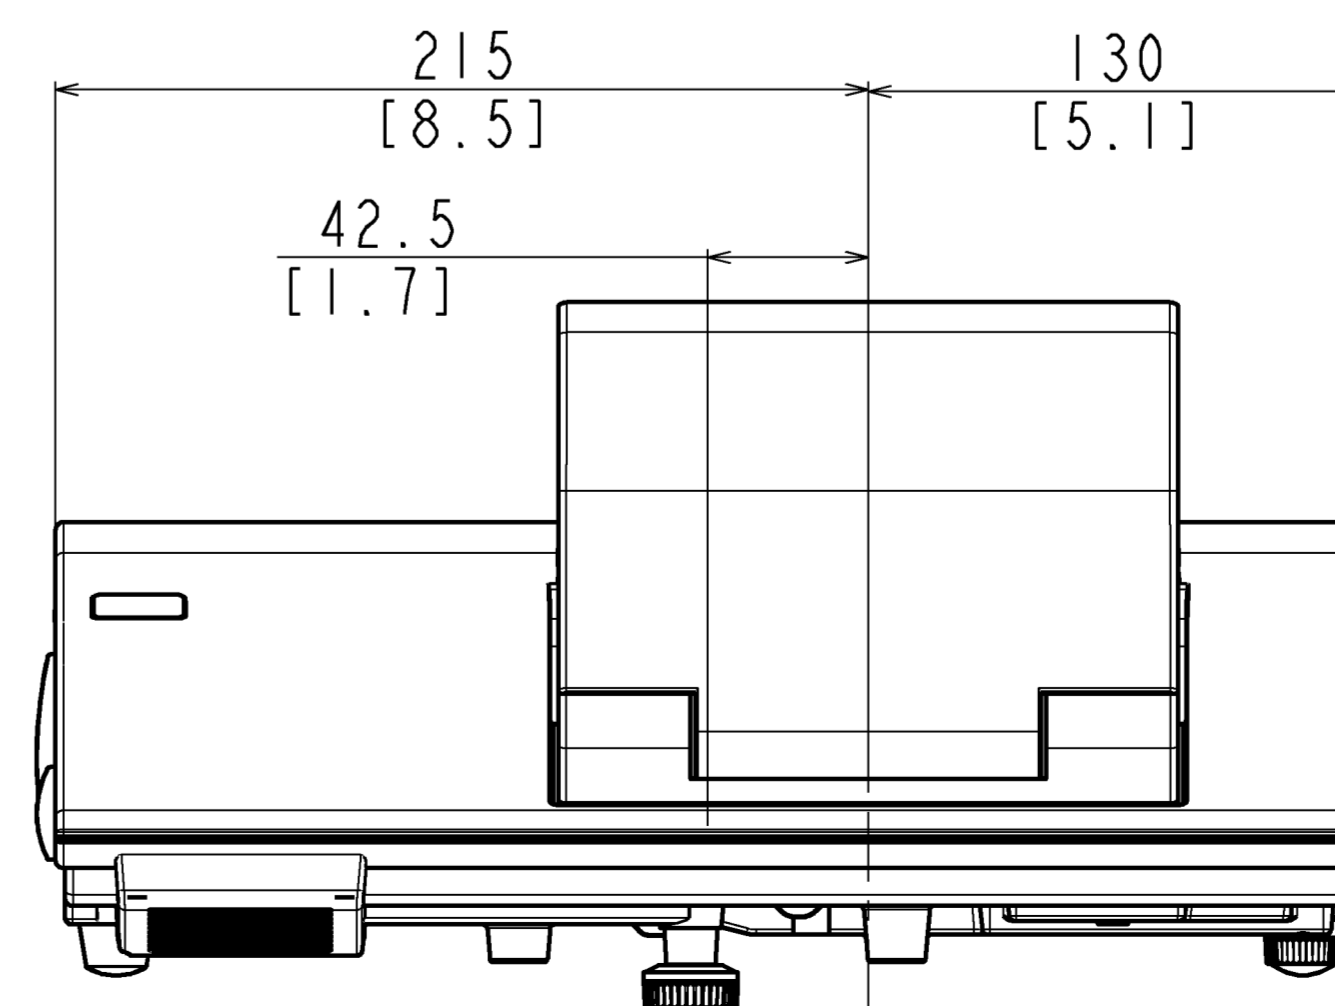

HITACHI CP-AW3019 SERIES

UNIT: mm [inch]

A-A
5:1