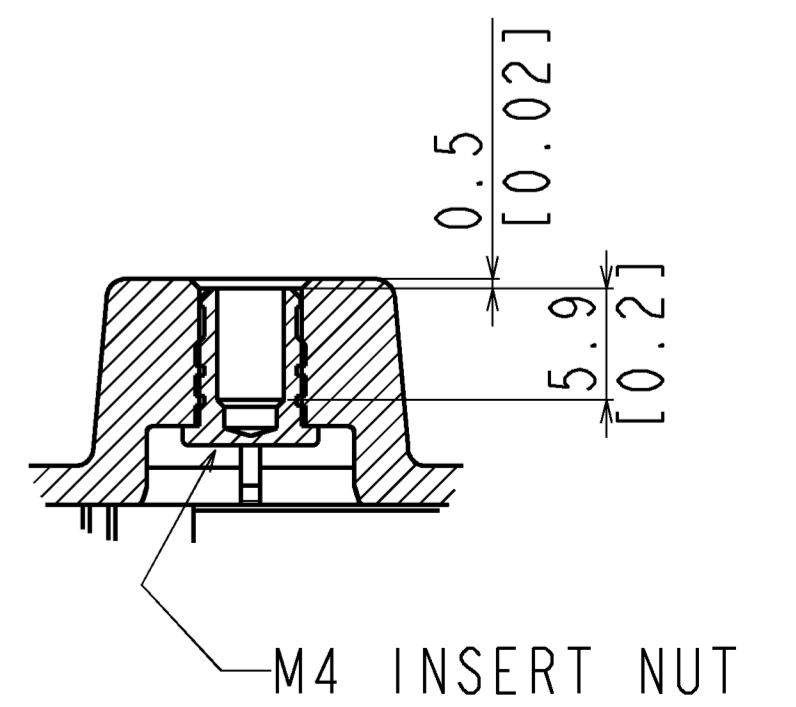

HITACHI CP-AW3019 SERIES

UNIT: mm [inch]

A-A
5:1