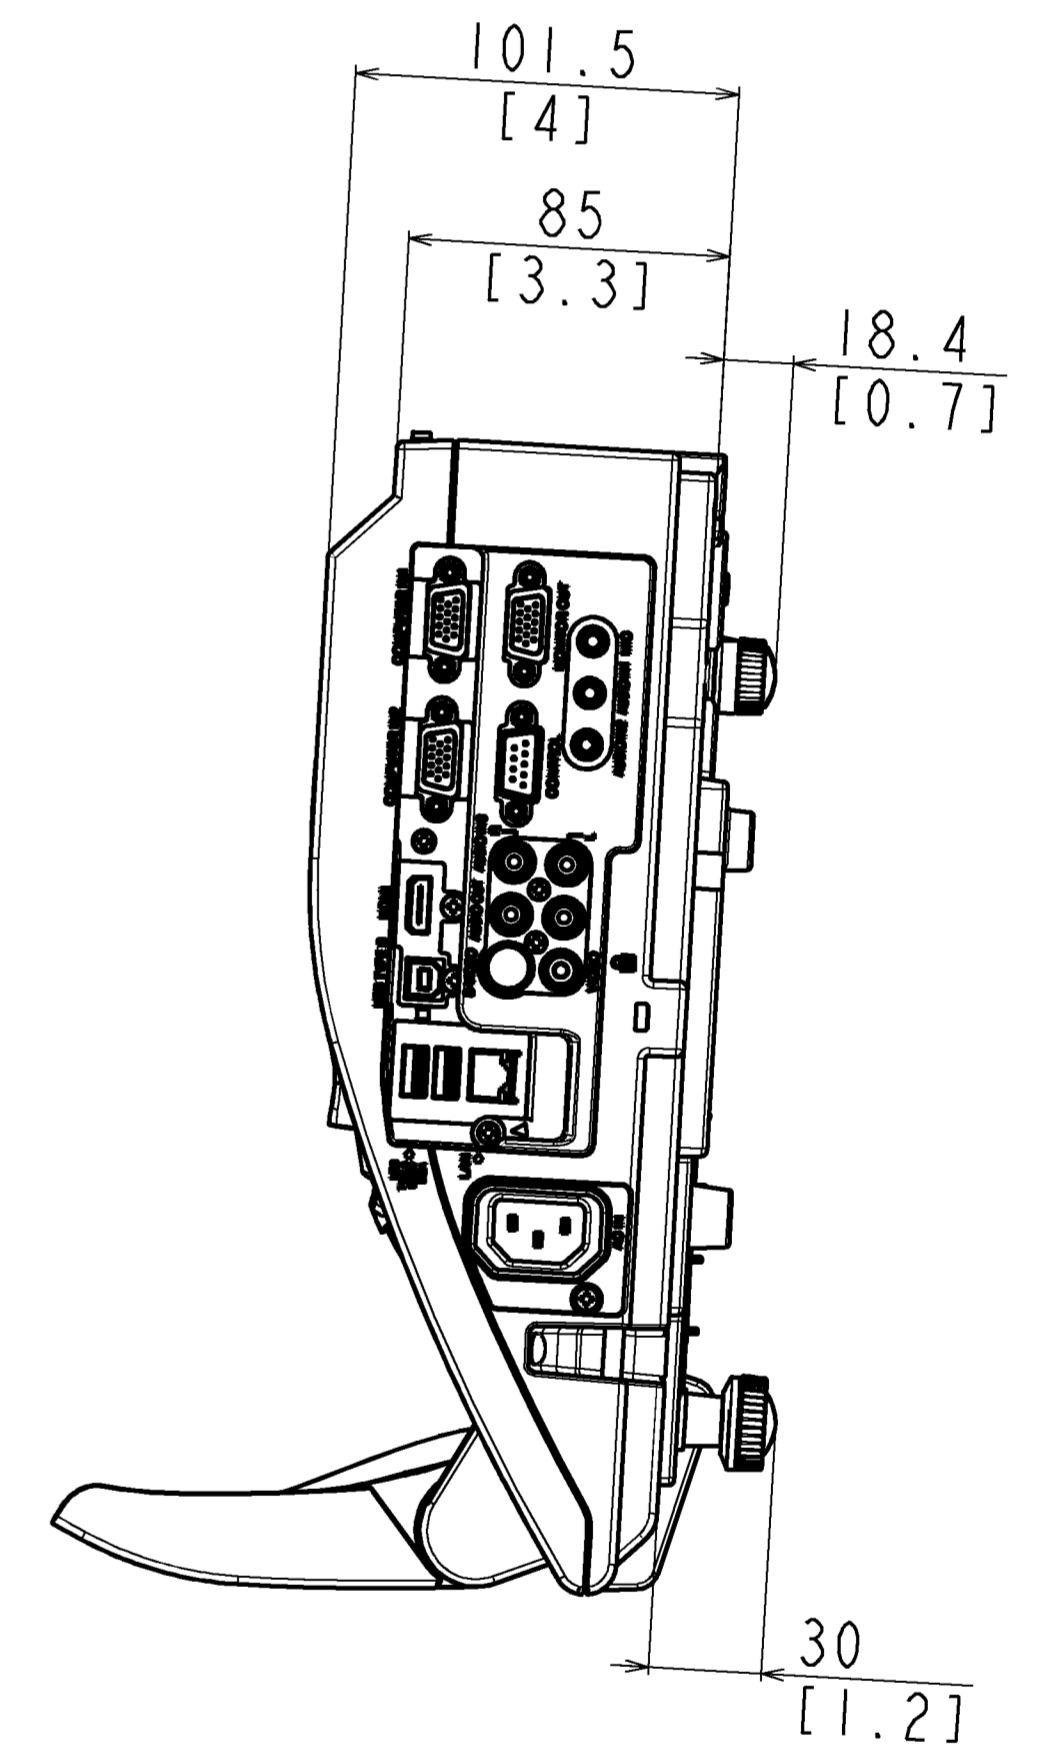

HITACHI CP-AW3019 SERIES

UNIT: mm [inch]

A-A
5:1