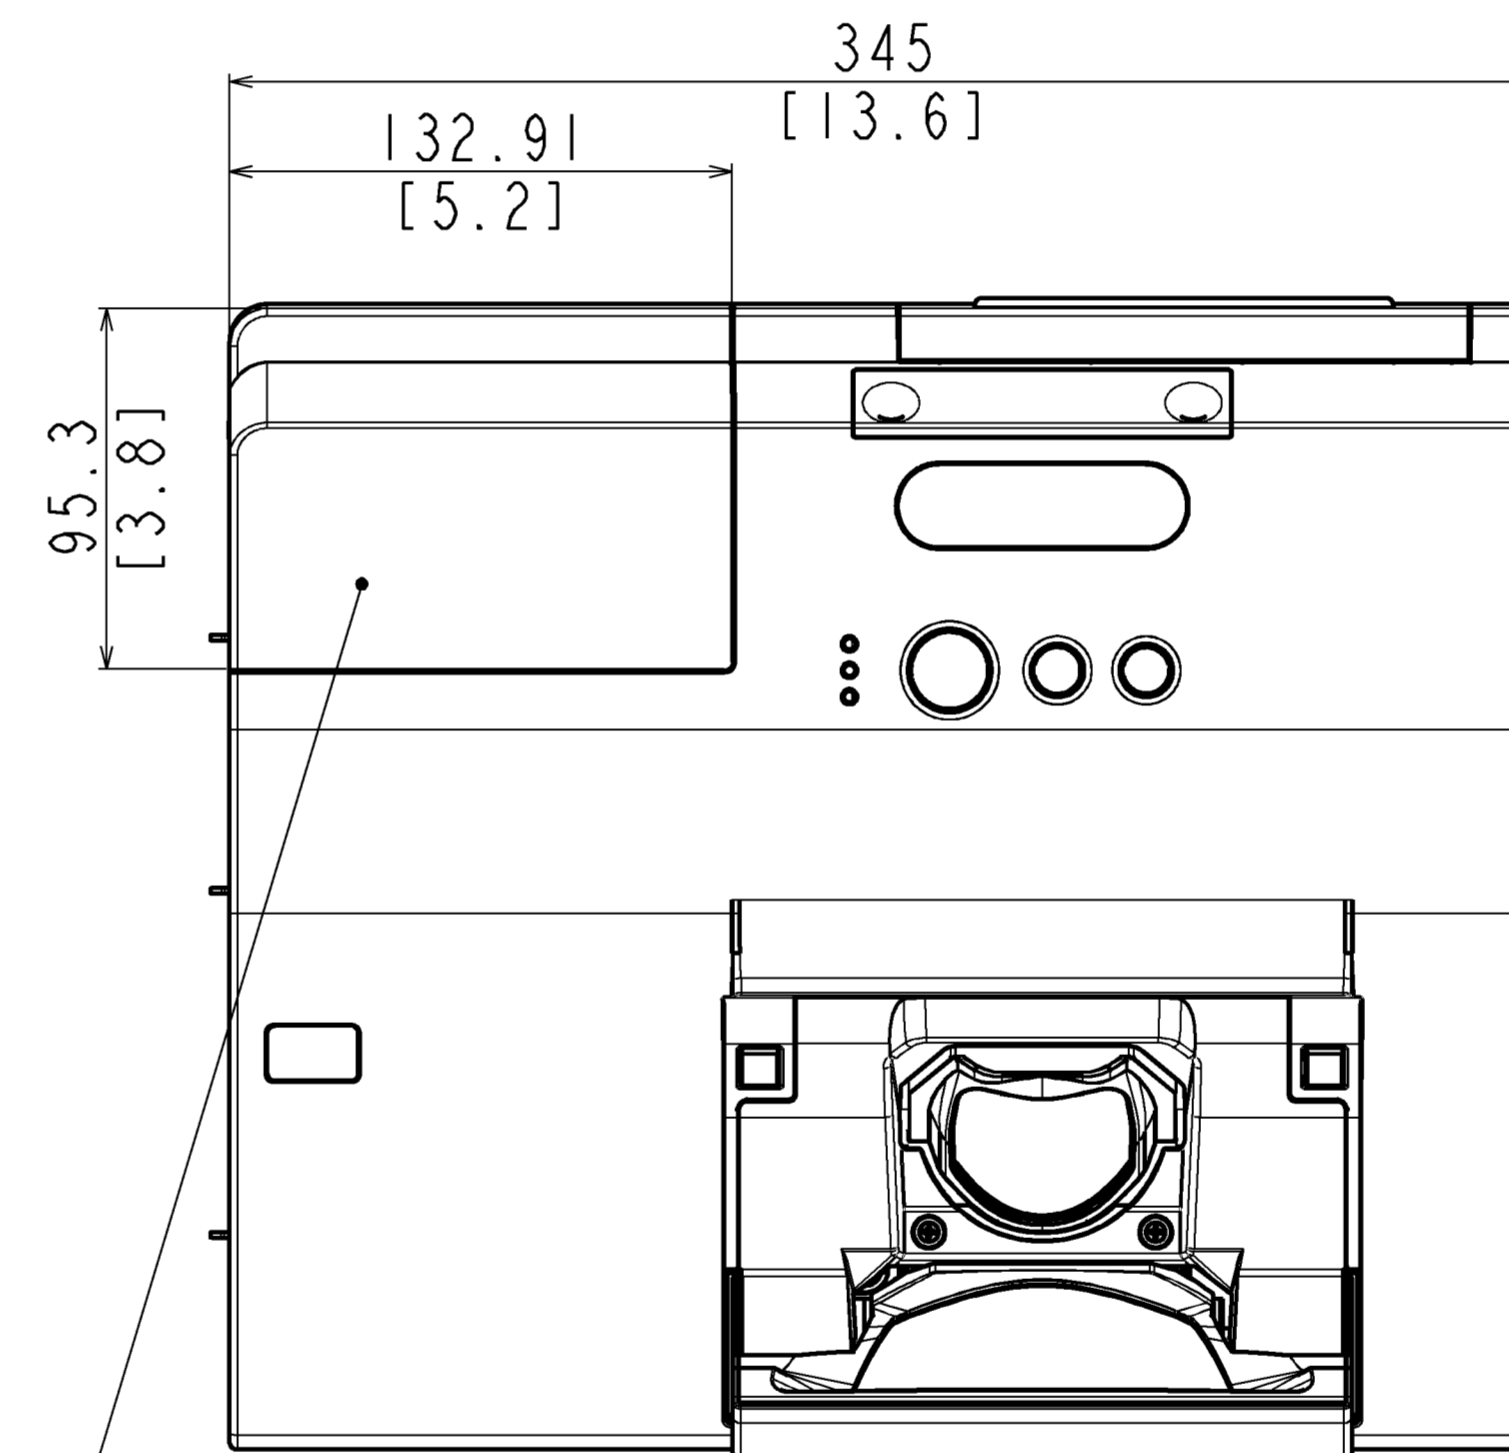

HITACHI CP-AW3019 SERIES

UNIT: mm [inch]

A-A
5:1