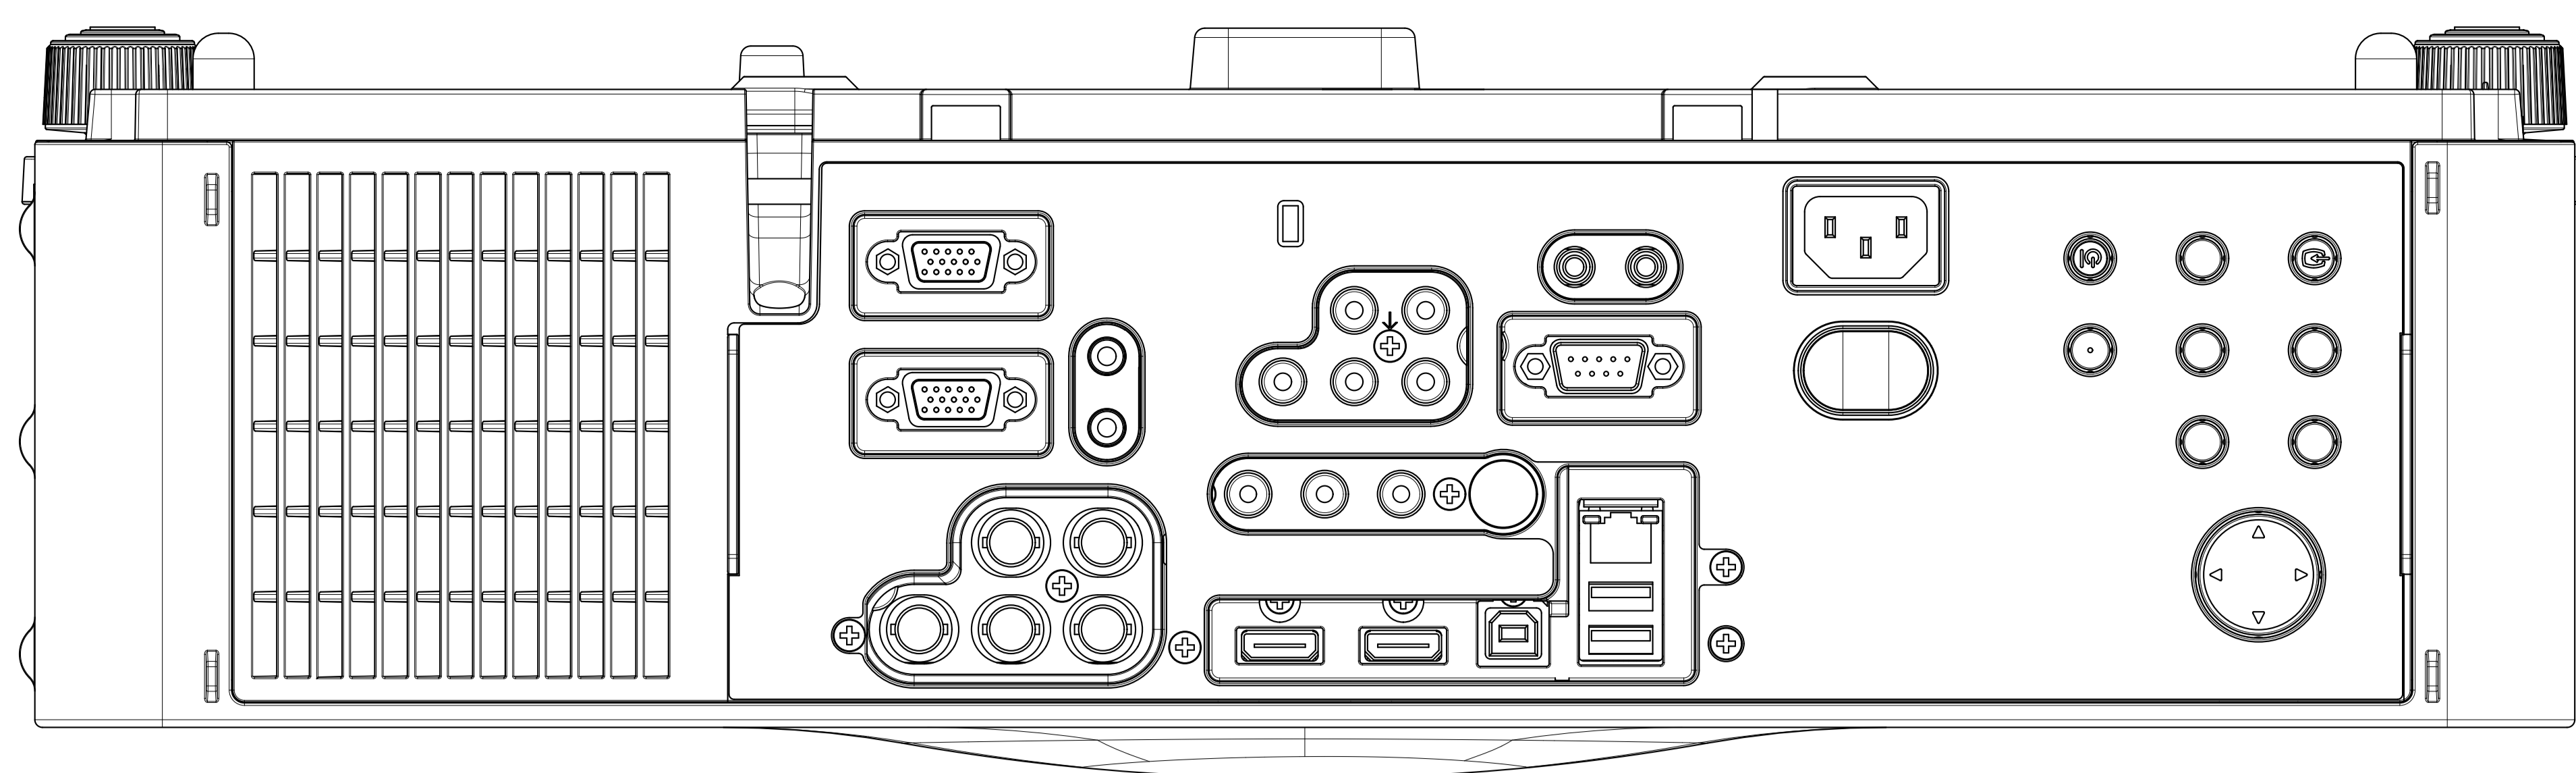

SL-702

[单位: mm]

LENS CENTER

CEILING MOUNT ASSY (4 PLACES)

M6 INSERT NUT

A-A
5:1

4 THREAD DETAILS