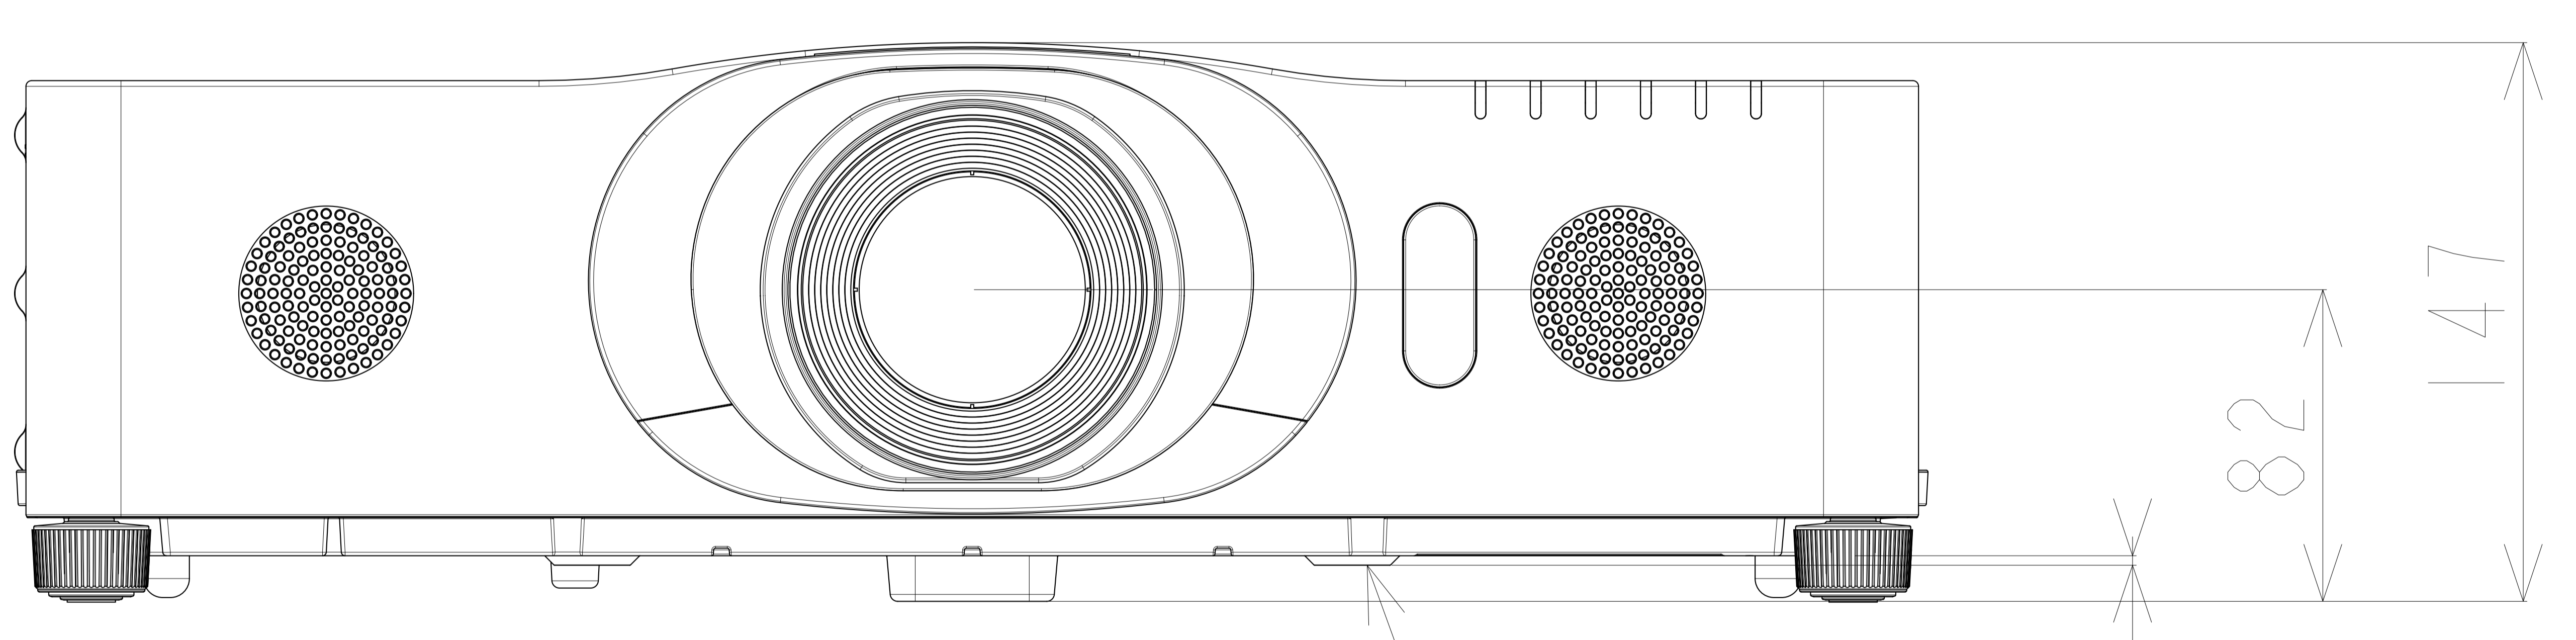

SL-702

[单位: mm]

LENS CENTER

CEILING MOUNT ASSY (4 PLACES)

M6 INSERT NUT

A-A
5:1

4 THREAD DETAILS