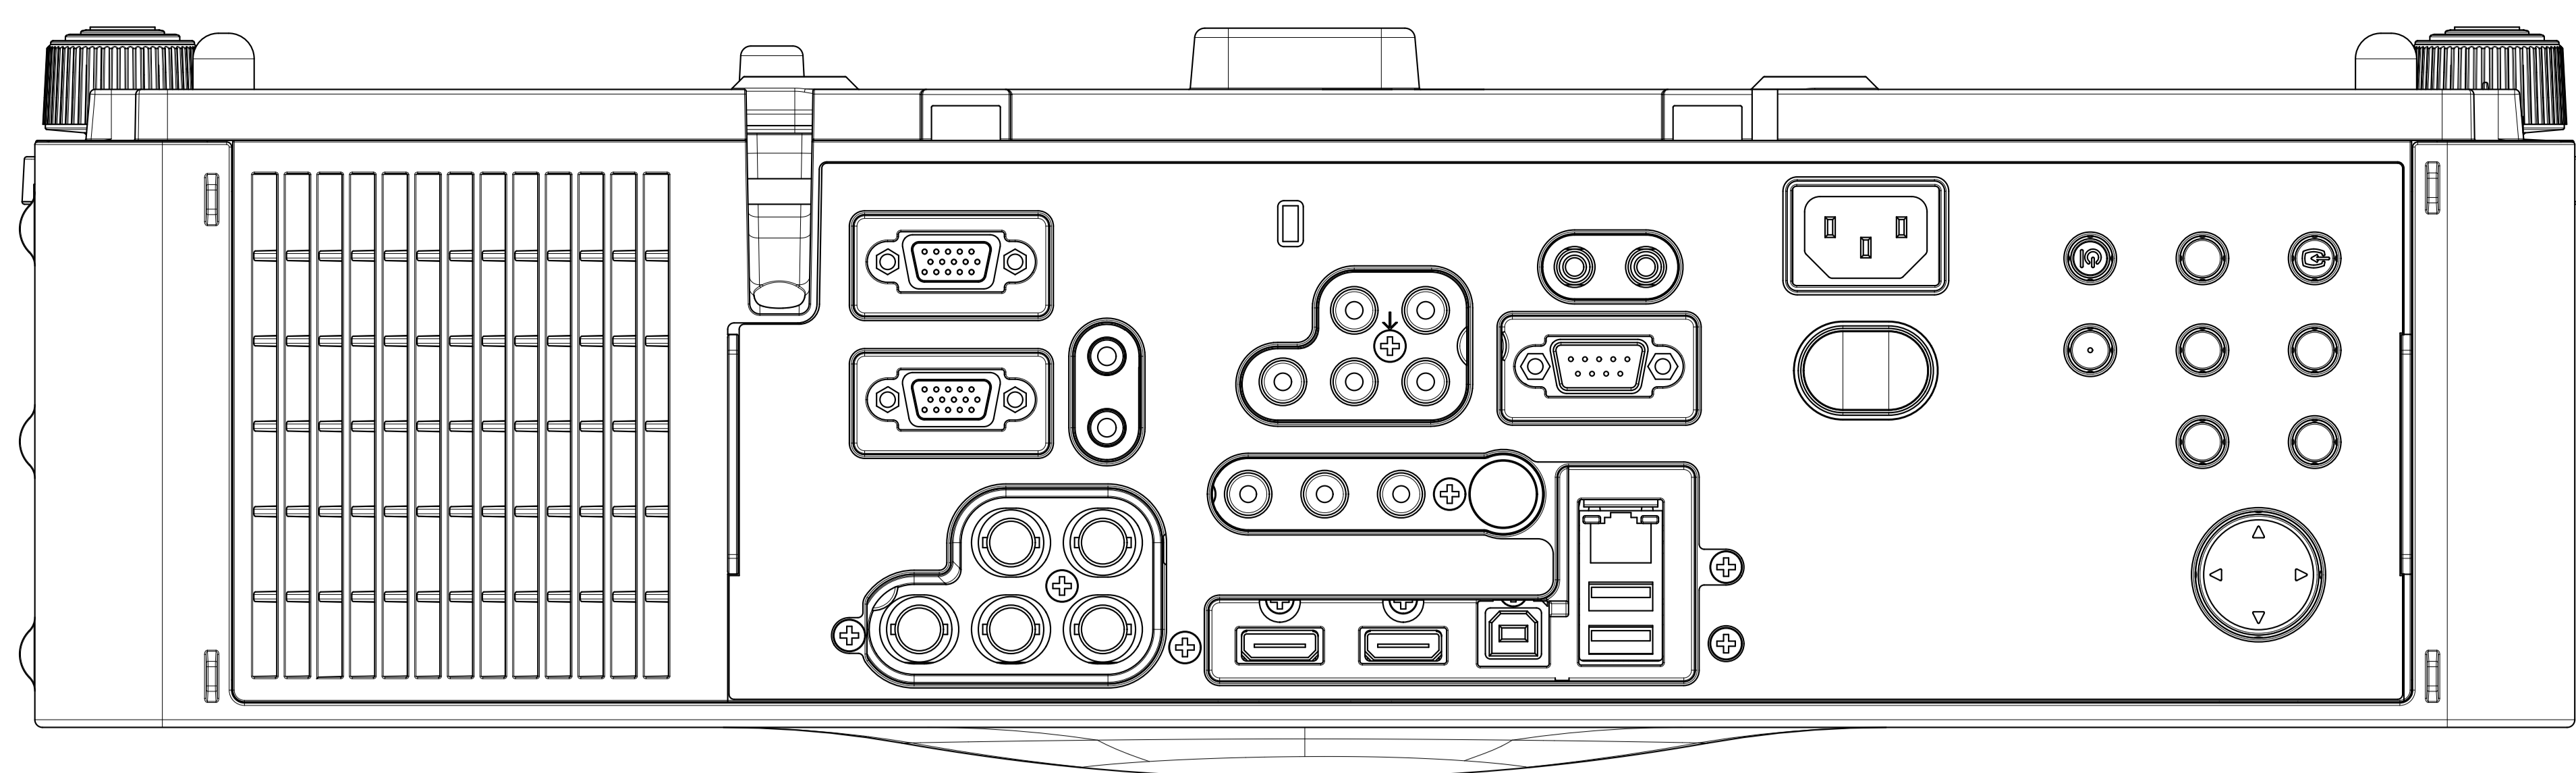

ML-703

[单位: mm]

LENS CENTER

CEILING MOUNT ASSY (4 PLACES)

M6 INSERT NUT

A-A
5:1

4 THREAD DETAILS