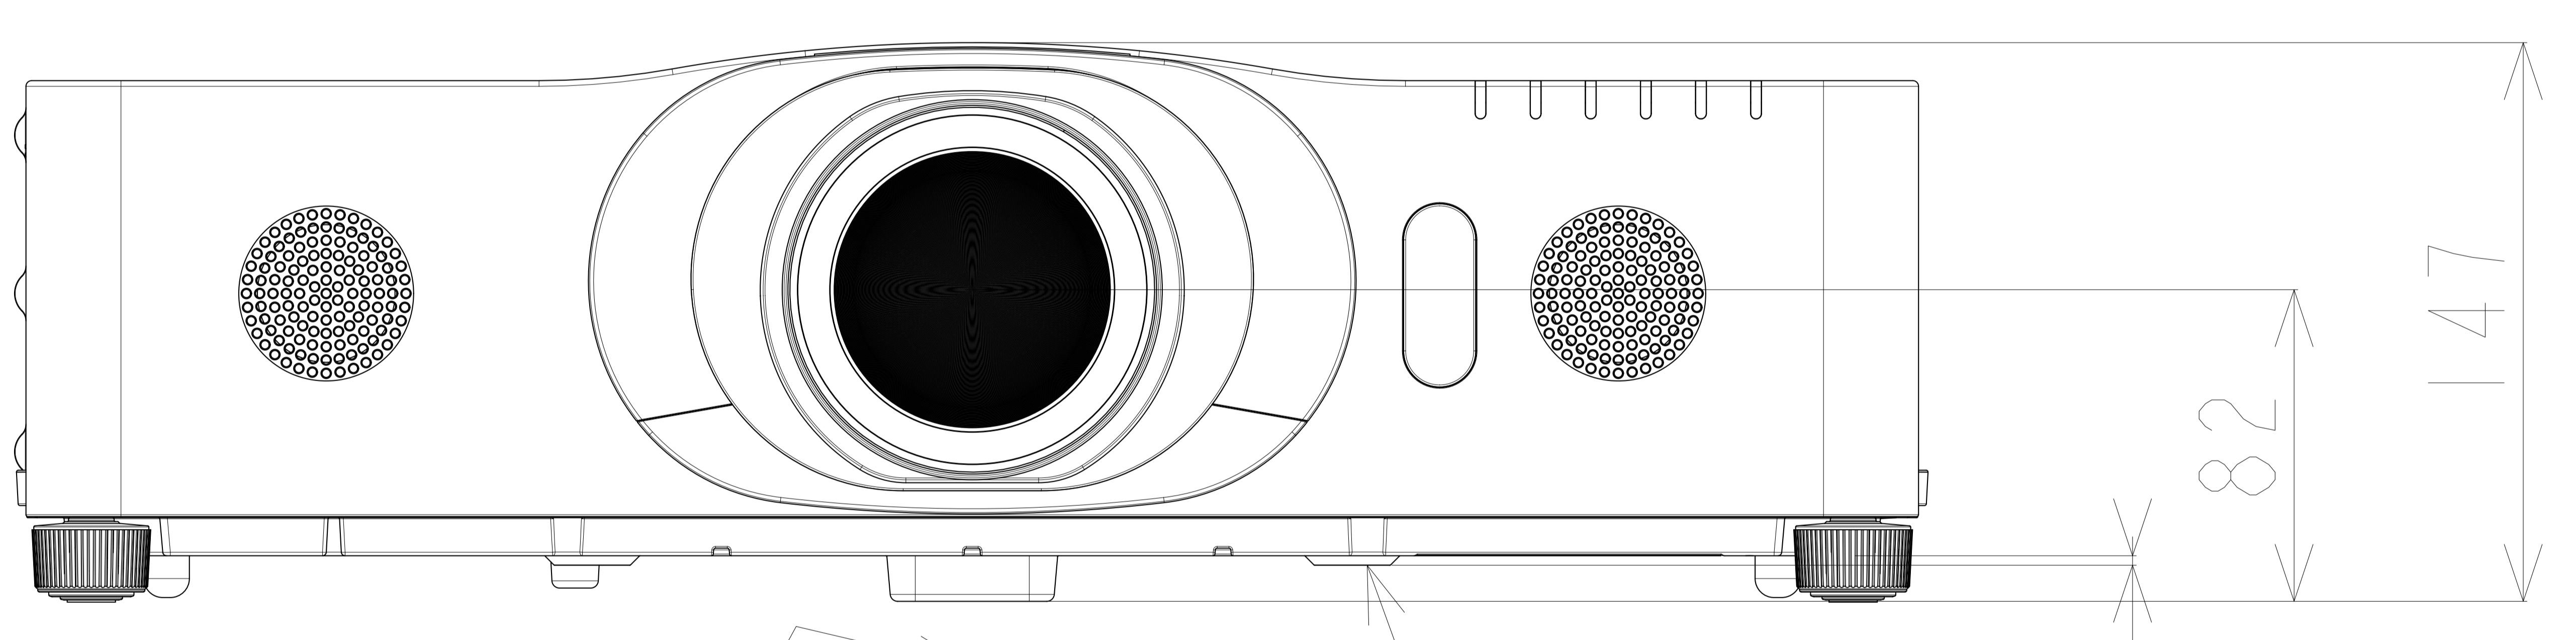

ML-703

[单位: mm]

LENS CENTER

CEILING MOUNT ASSY (4 PLACES)

M6 INSERT NUT

A-A
5:1

4 THREAD DETAILS