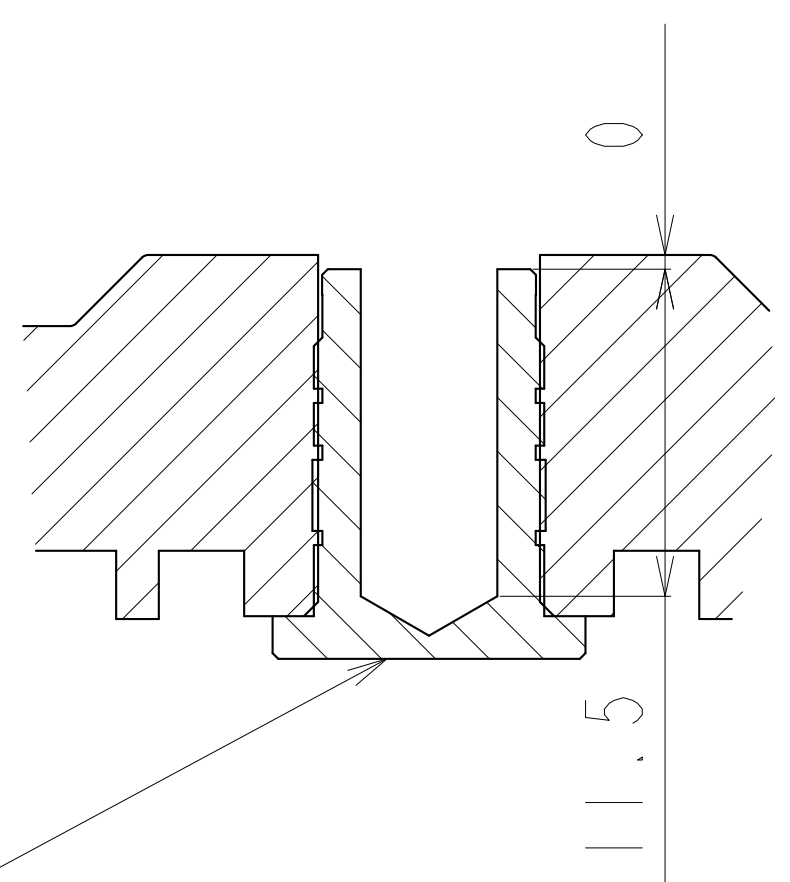

FL-701

[单位: mm]

LENS CENTER

CEILING MOUNT ASSY (4 PLACES)

M6 INSERT NUT

A-A
5:1
4 THREADS DETAILS