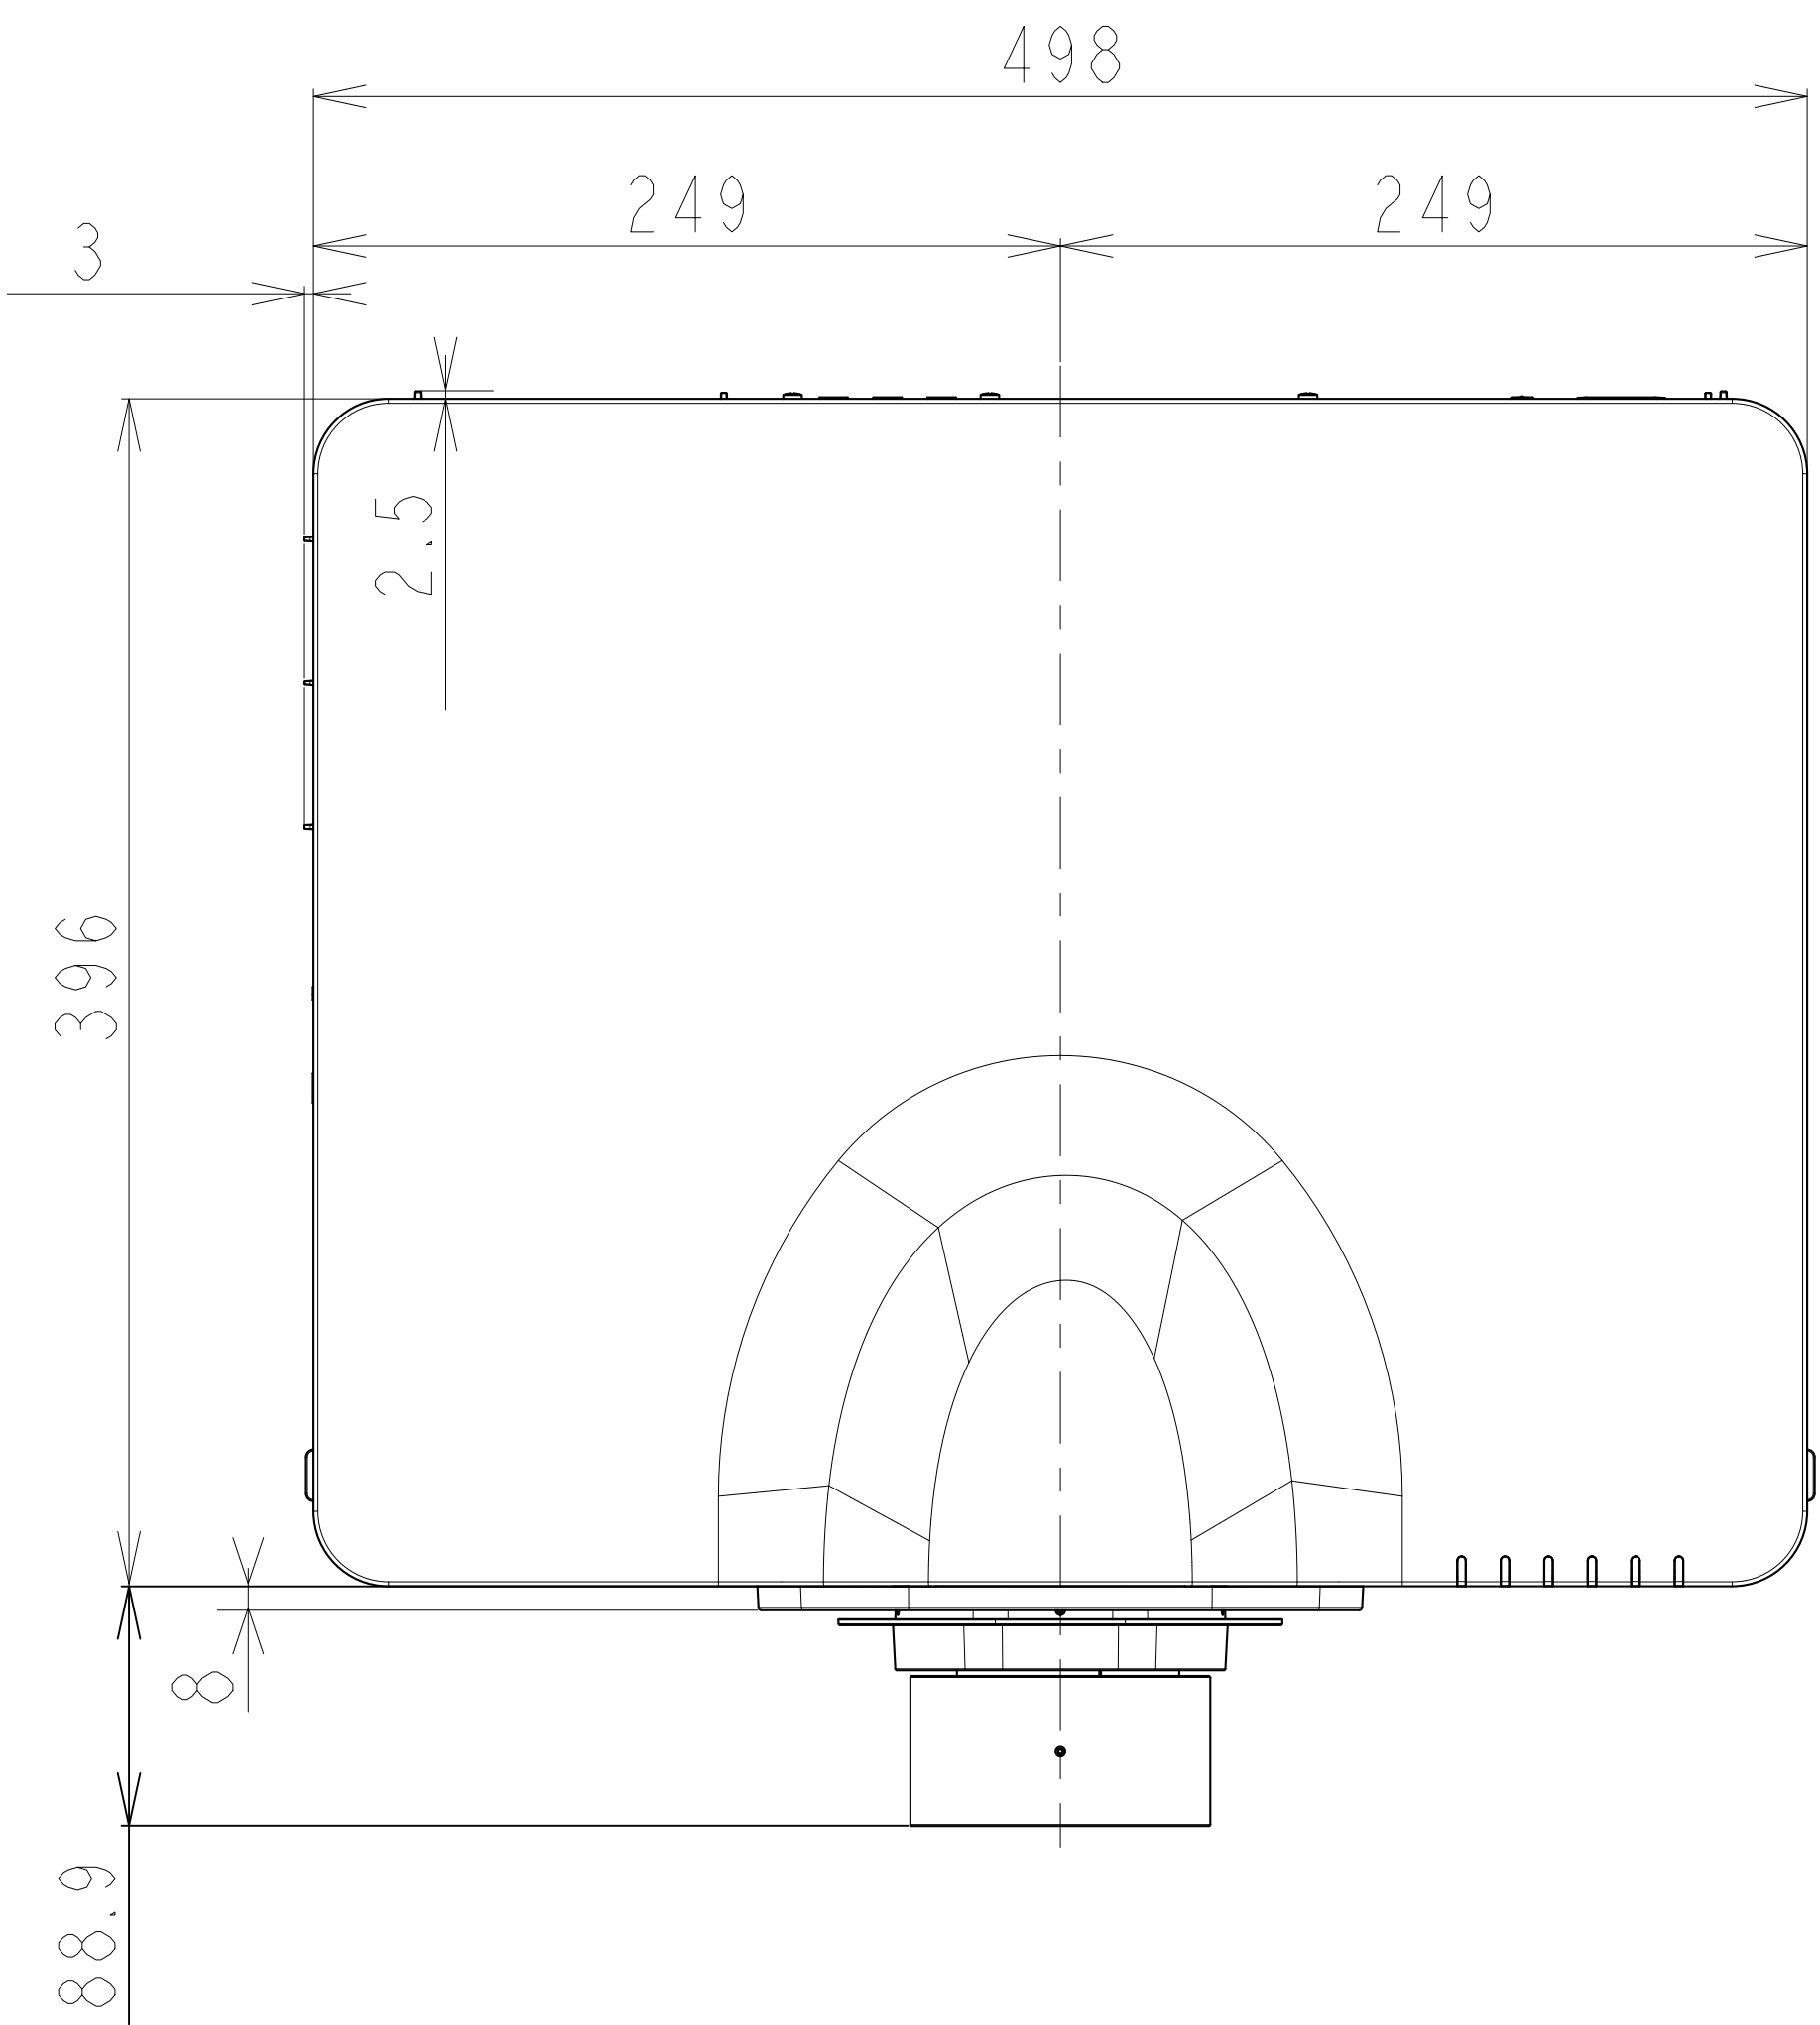

FL-701

[单位: mm]

LENS CENTER

CEILING MOUNT ASSY (4 PLACES)

M6 INSERT NUT

A-A
5:1
4 THREADS DETAILS