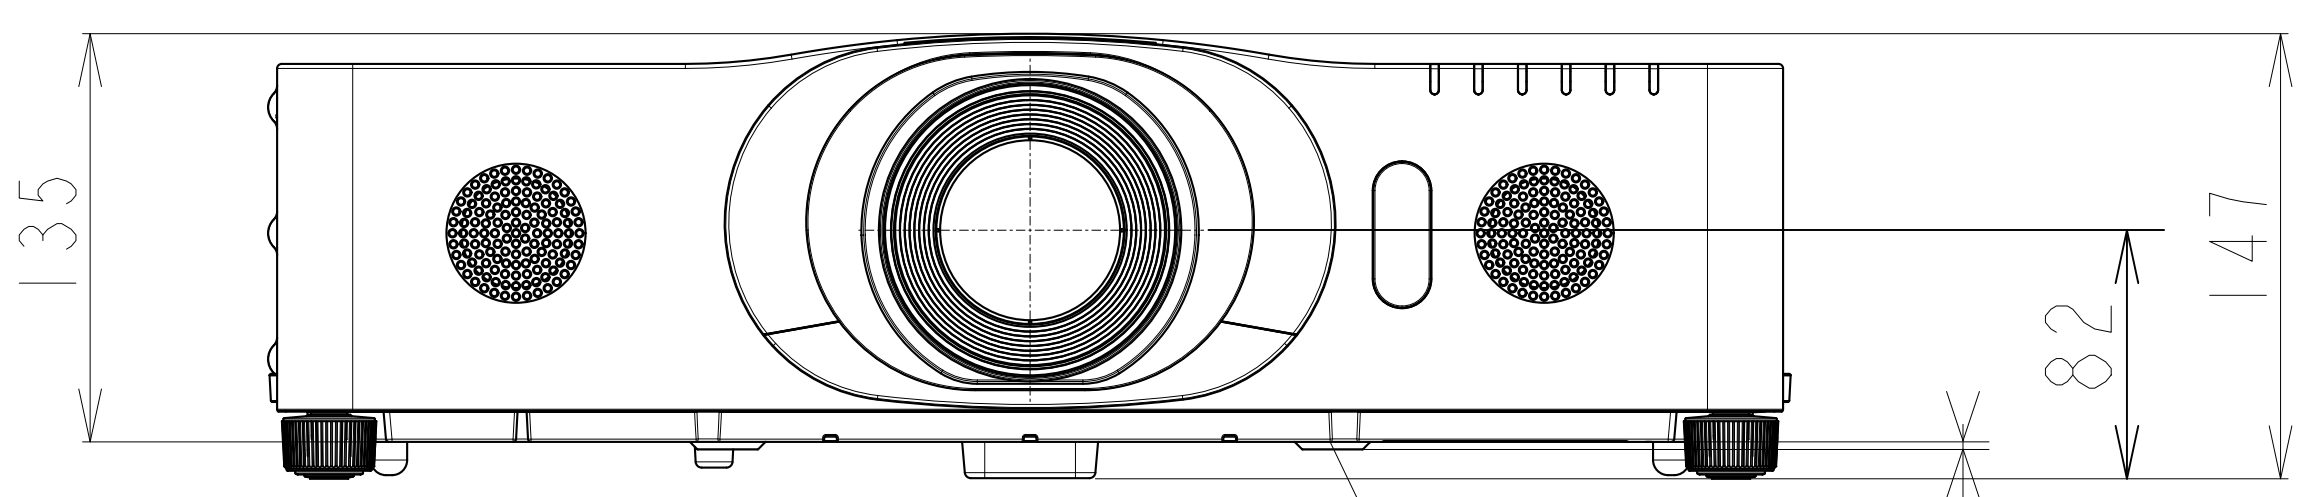

FL-701

[单位: mm]

LENS CENTER

CEILING MOUNT ASSY (4 PLACES)

M6 INSERT NUT

A-A
5:1
4 THREADS DETAILS