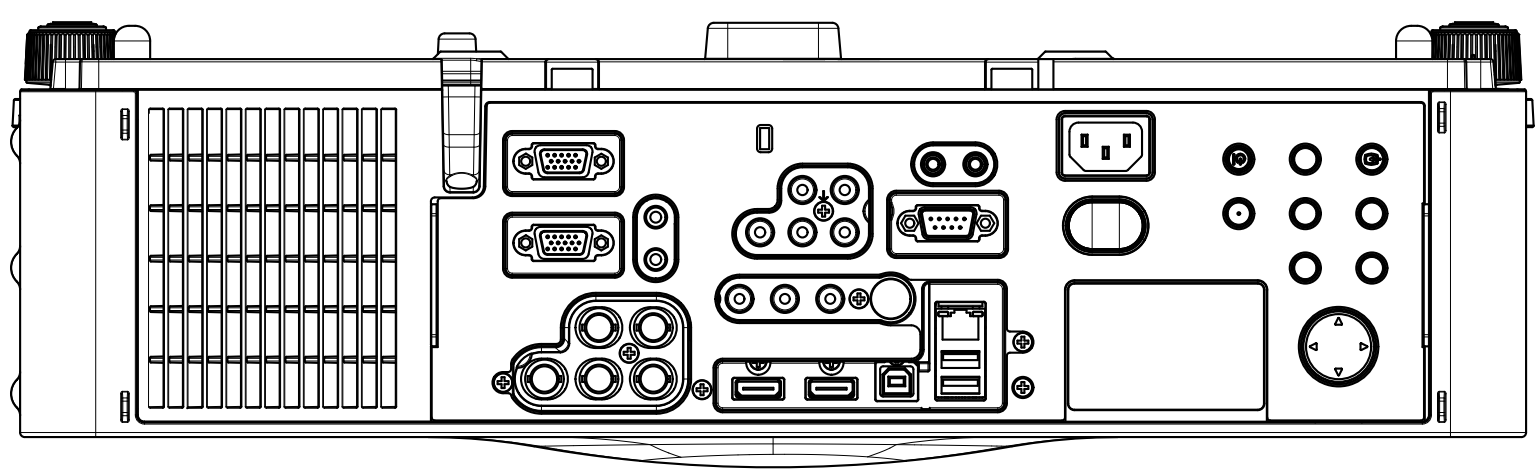

FL-701

[单位: mm]

LENS CENTER

CEILING MOUNT ASSY (4 PLACES)

M6 INSERT NUT

A-A
5:1
4 THREADS DETAILS