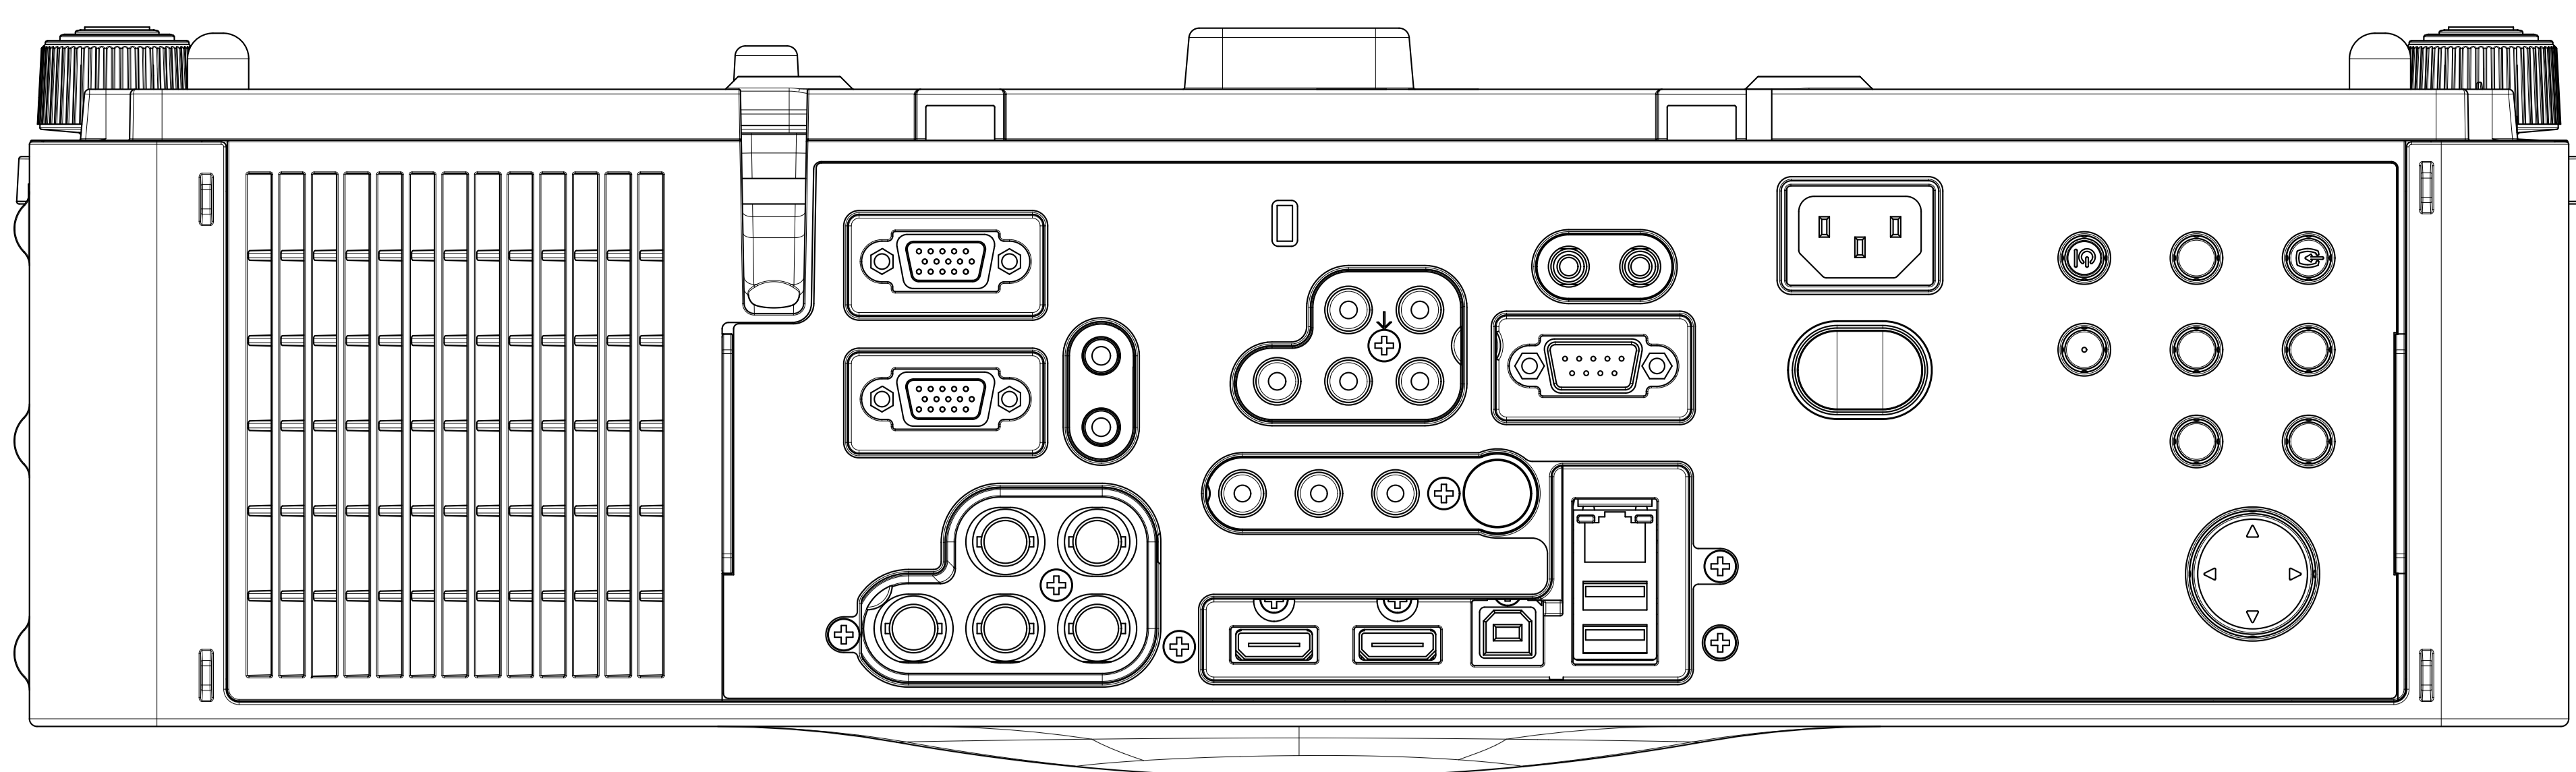

UL-705

[单位: mm]

LENS CENTER

CEILING MOUNT ASSY (4 PLACES)

M6 INSERT NUT

A-A  
5:1

4 THREAD DETAILS