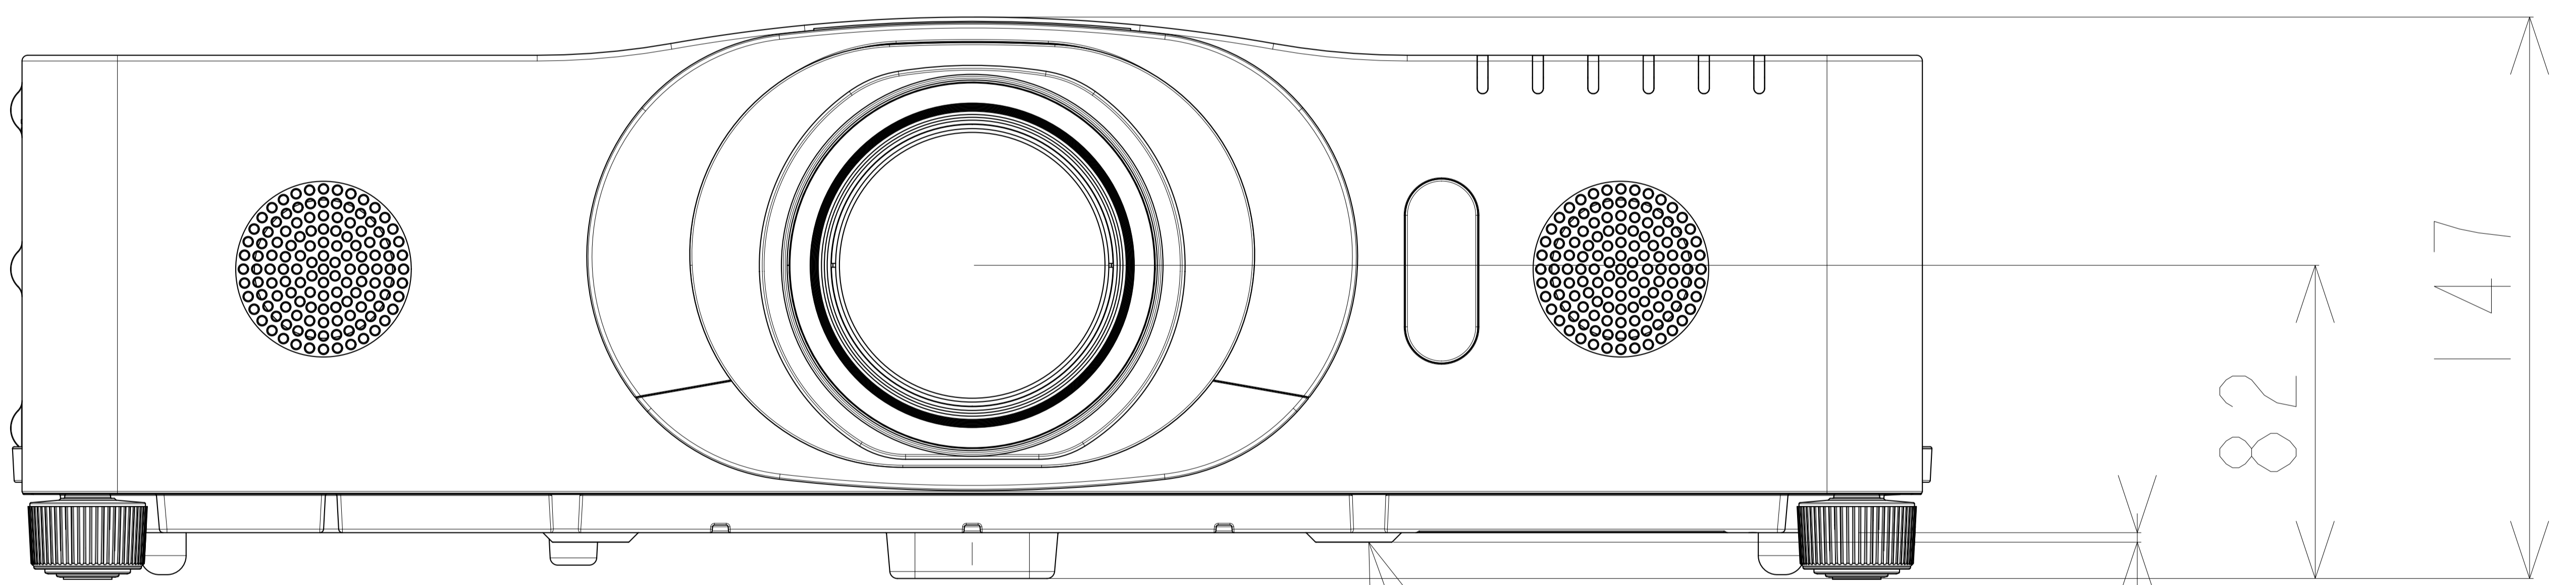

LL-704

[单位: mm]

LENS CENTER

CEILING MOUNT ASSY (4 PLACES)

A-A
5:1

4 THREAD DETAILS