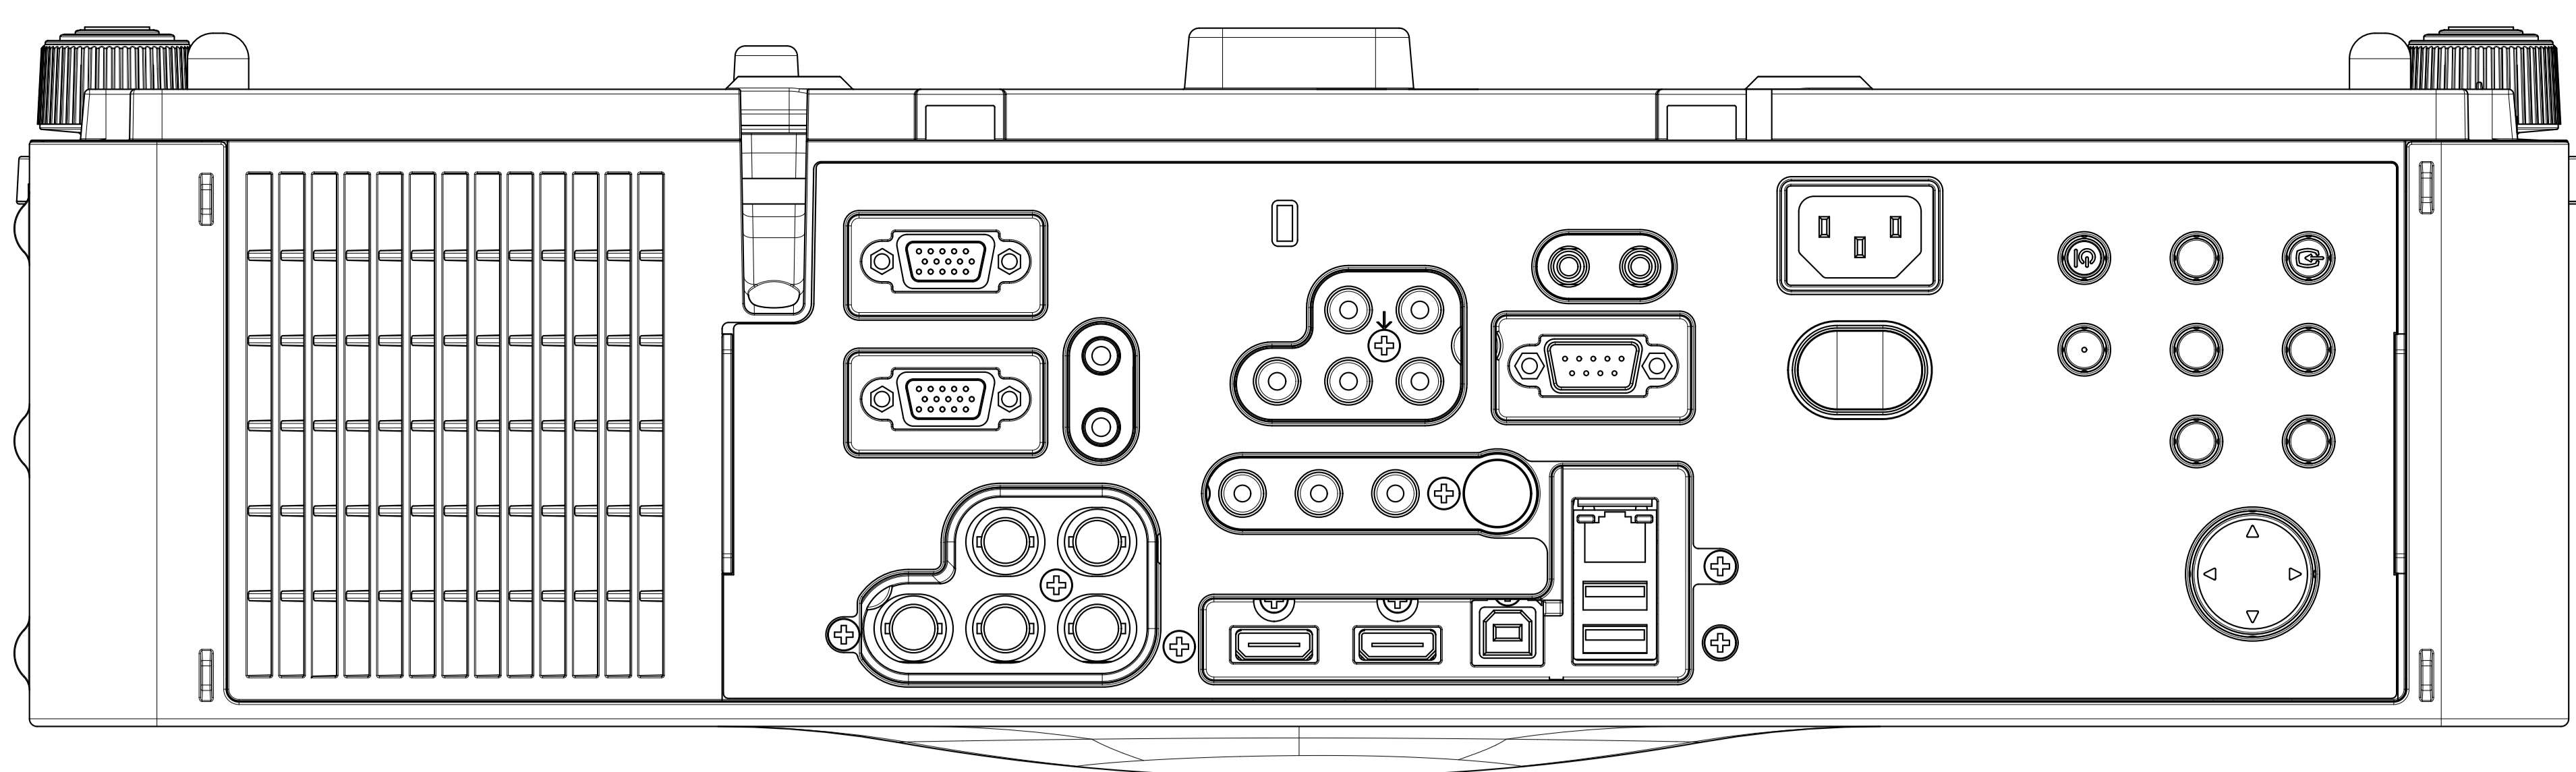

LL-704

[单位: mm]

LENS CENTER

CEILING MOUNT ASSY (4 PLACES)

A-A
5:1

4 THREAD DETAILS